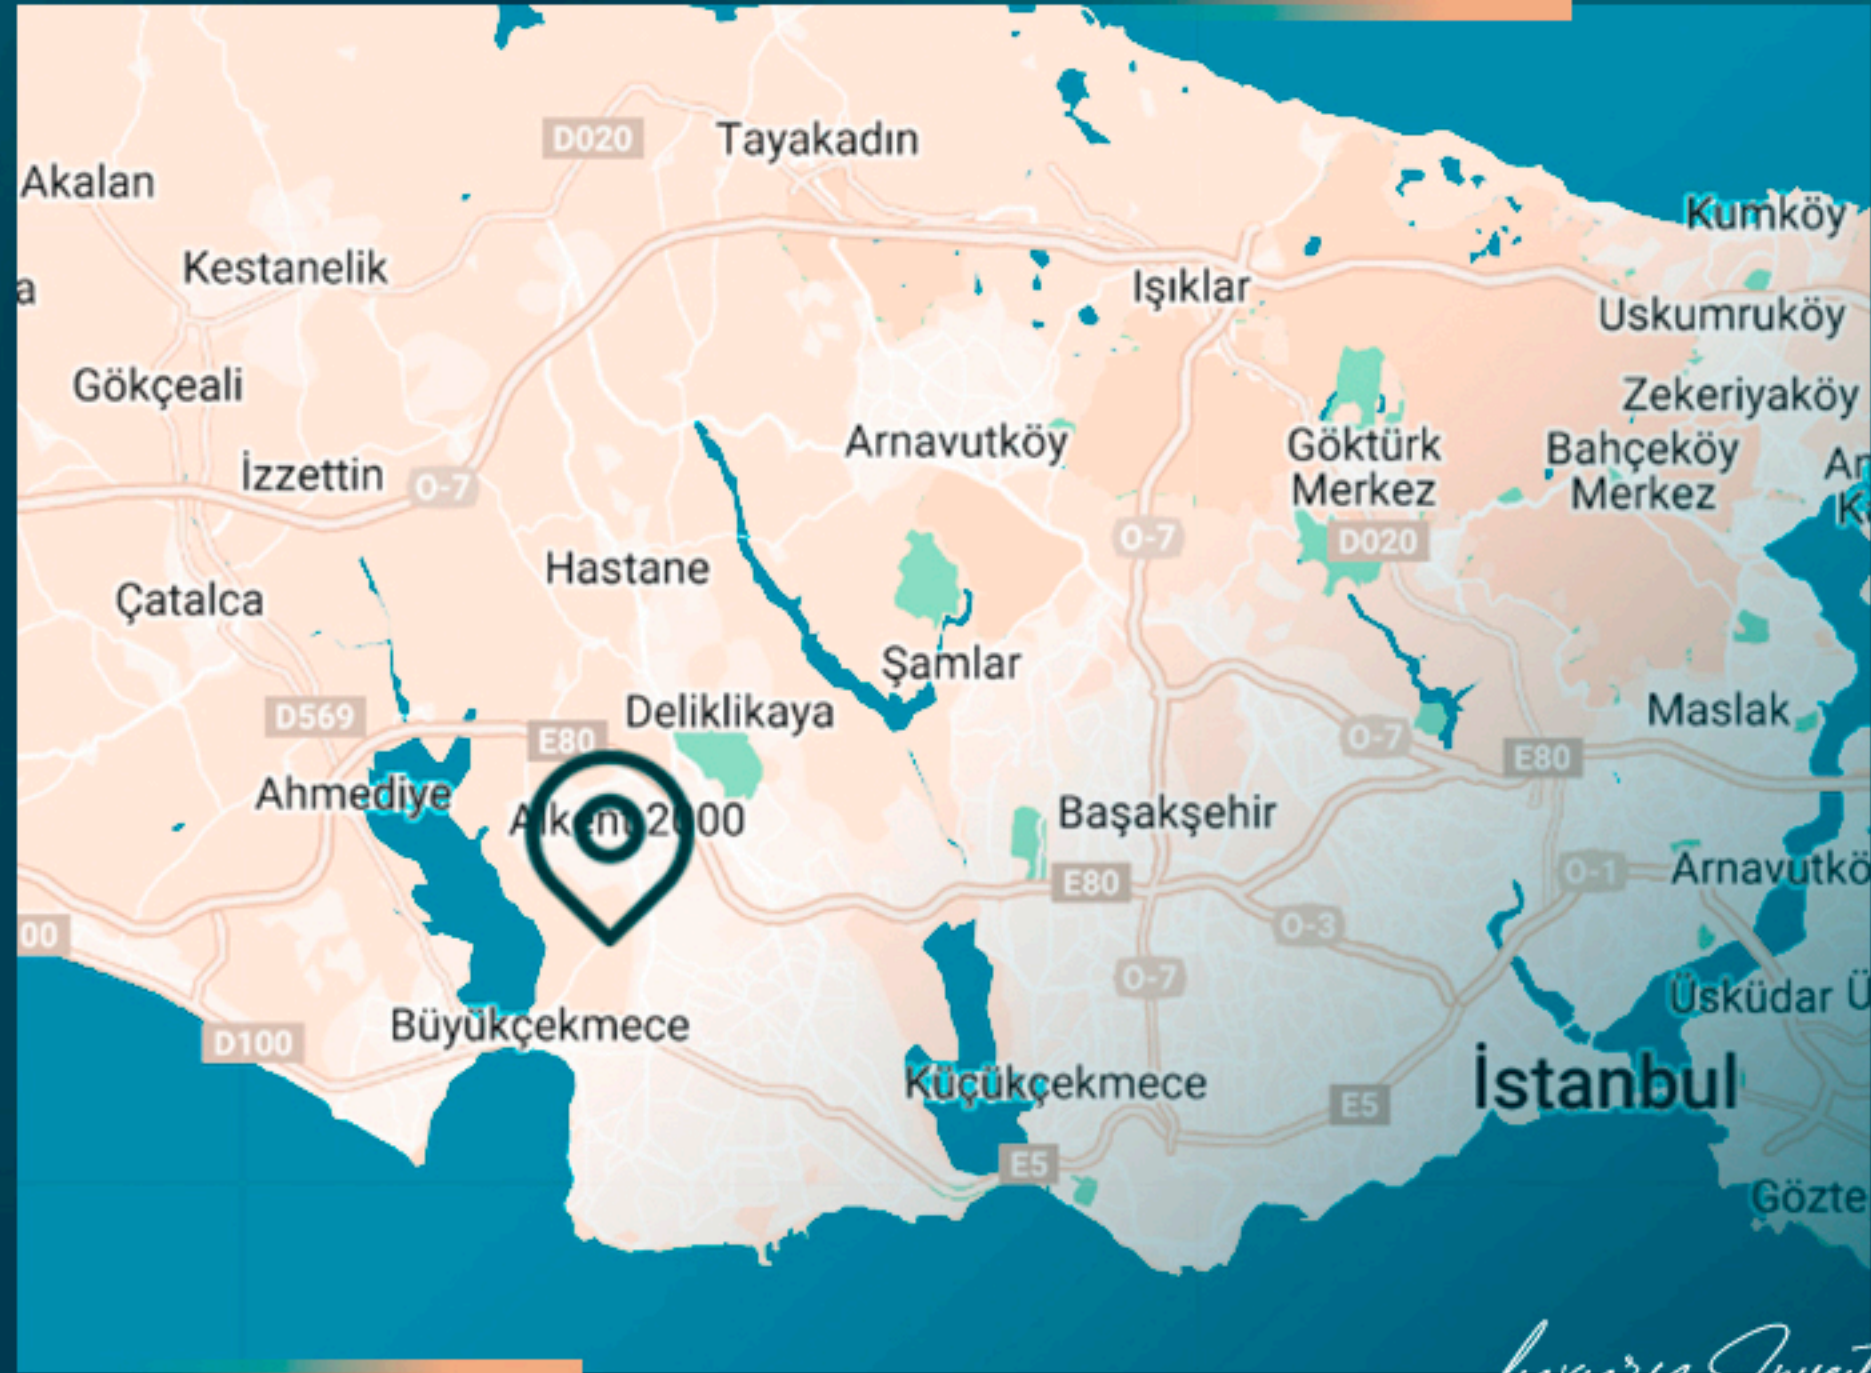

A historic opportunity of investment awaits you in Buyukcekmece district of European Istanbul.

The project has been situated at the most valuable location of Buyukcekmece, only 20 minutes away from Istanbul Airport, and 5 minutes away from the E5 highway.

The social facilities in this project will always keep your quality of life at the highest grade.

Luxury Investing

PROPERTY LOCATION

- It is 20 minutes away from Istanbul Airport
- It is 5 minutes away from E5 highway
- It is 5 minutes away from Tuyap Center
- It is 5 minutes away from hospitals
- It is 5 minutes away from the metrobus
- It is 5 minutes away from Beykent University
- It is 10 minutes away from shopping malls