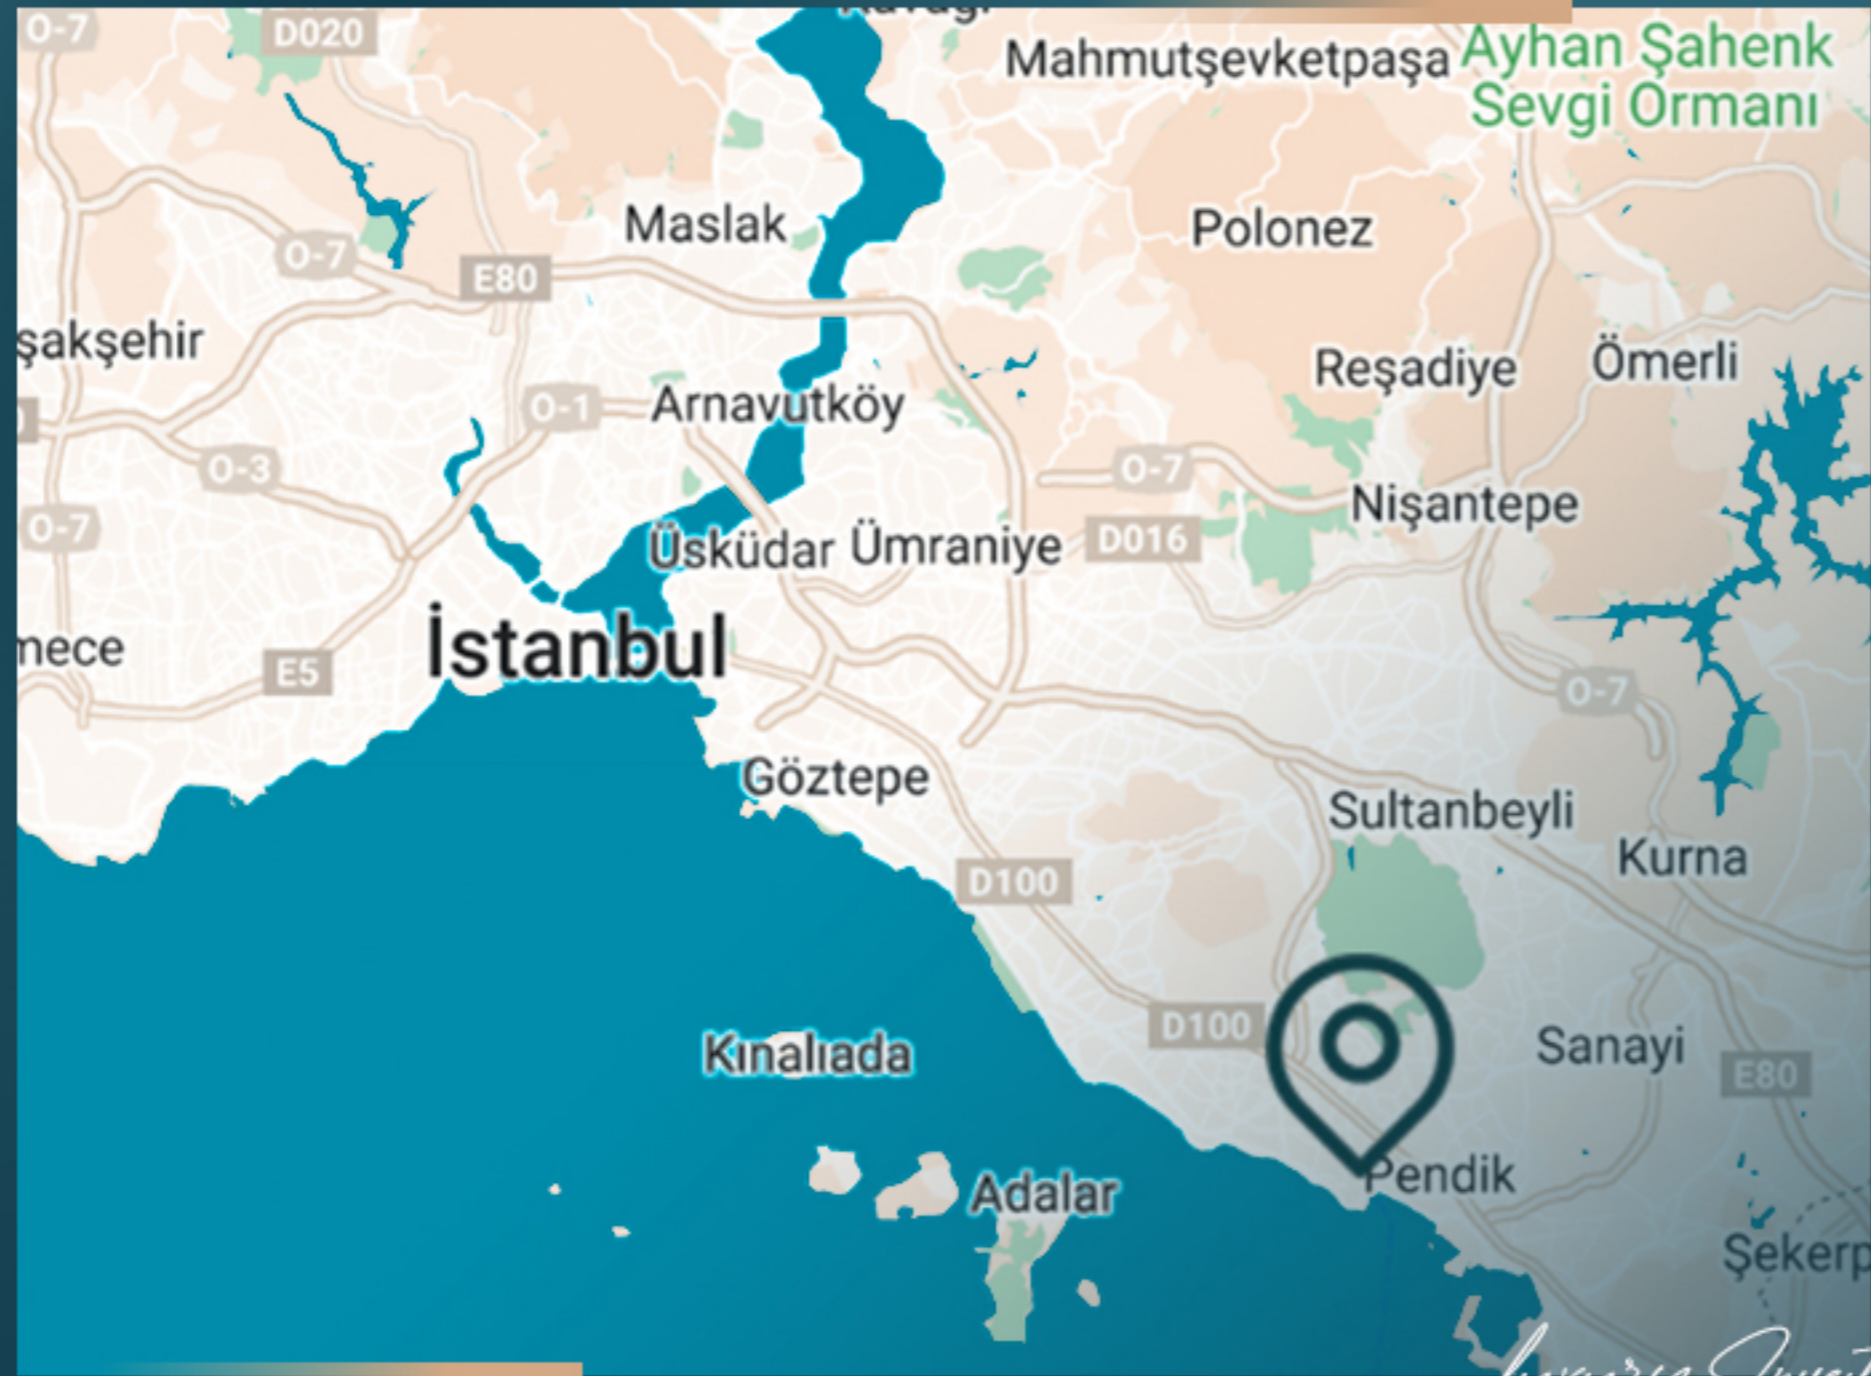

REAL ESTATE INVESTMENT

Luxury Investing

PROPERTY LOCATION

- It is 10 km away from Sabiha Airport
- It is 2 km away from Marmaray metro
- It is 1 km away from E5 highway
- It is 2 km away from Medipol Hospital
- It is 17 km away from Bilfen College
- It is 6 km away from Bahcesehir College
- It is 17 km away from Sabanci University
- It is 6 km away from Viaport Marina Mall
- It is 6 km away from Ikea