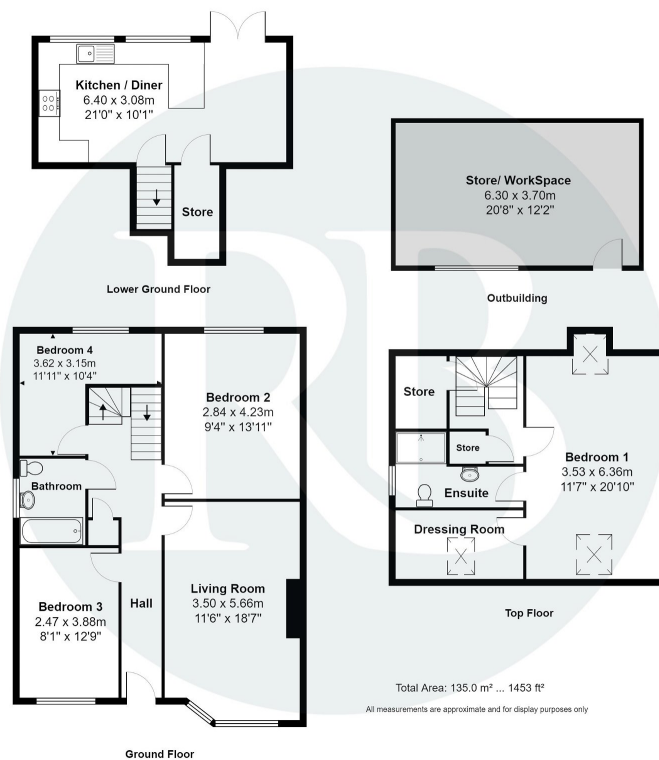

# Highfield Crescent, Brighton, BN1 8JD

Offers Over £600,000

🛏️ 4 🚿 2 🛋️ 2

- Deceptively spacious Family Home
- Master Suite Inc. Dressing Room & En-Suite
- South Facing Lounge
- Rear Garden With Patio & Lawn
- Driveway
- Four Bedrooms
- Kitchen / Diner
- Generous Storage
- 20' x 12' Brick Built Store / Workspace
- Sought after Patcham Area

A cleverly extended versatile four bedroom family home, benefitting from a master suite with dressing room and en-suite, south facing lounge, spacious kitchen/diner leading onto the rear garden, brick store / workspace and driveway with parking for several cars. Situated in the highly sought after Patcham area of Brighton.