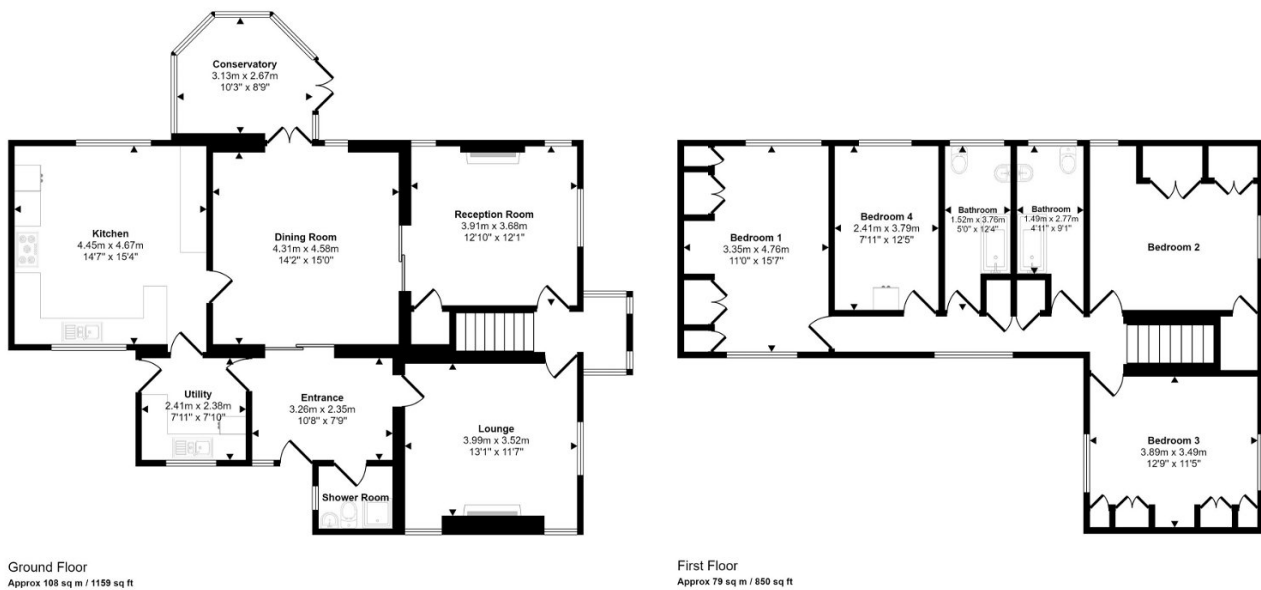

- Beautiful Yorkshire stone village home rarely available to the open market.
- The established private gardens provide a serene and secluded outdoor space.
- This property offers a superb opportunity for a new family to create their forever home and build lasting memories.
- •
- •
- With ample space throughout, there's plenty of room to personalize and modernize to your taste.
- Homes like Garth House are seldom available in this coveted village, offering a unique chance to purchase.
- Offered to the market with no onward chain.
- •
- •

Approx Gross Internal Area
187 sq m / 2009 sq ft