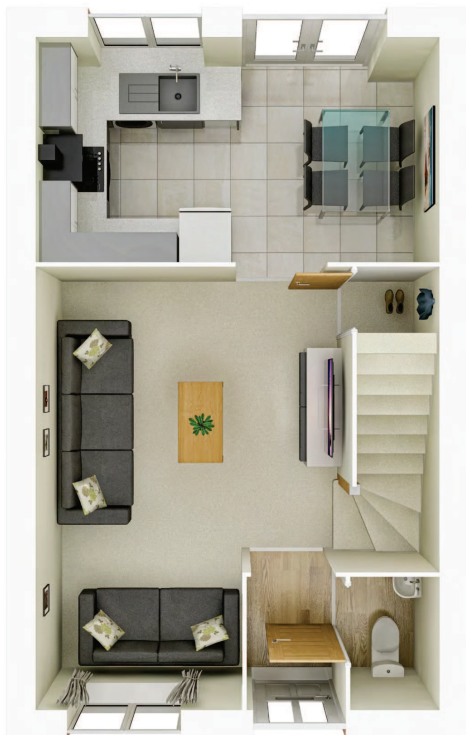

The Landings
RACKHEATH

CGIs are indicative only and elevations are subject to change, external finishes and features may vary.

- The Paxton -

2 bedroom semi-detached, end or mid-terrace house | 693 sq.ft (64.4 sq.m.)

Plots: 7, 8, 9, 10, 13, 14, 15, 16, 17, 47, 48, 80, 81, 100, 101, 113 & 114.

Ground floor

First floor