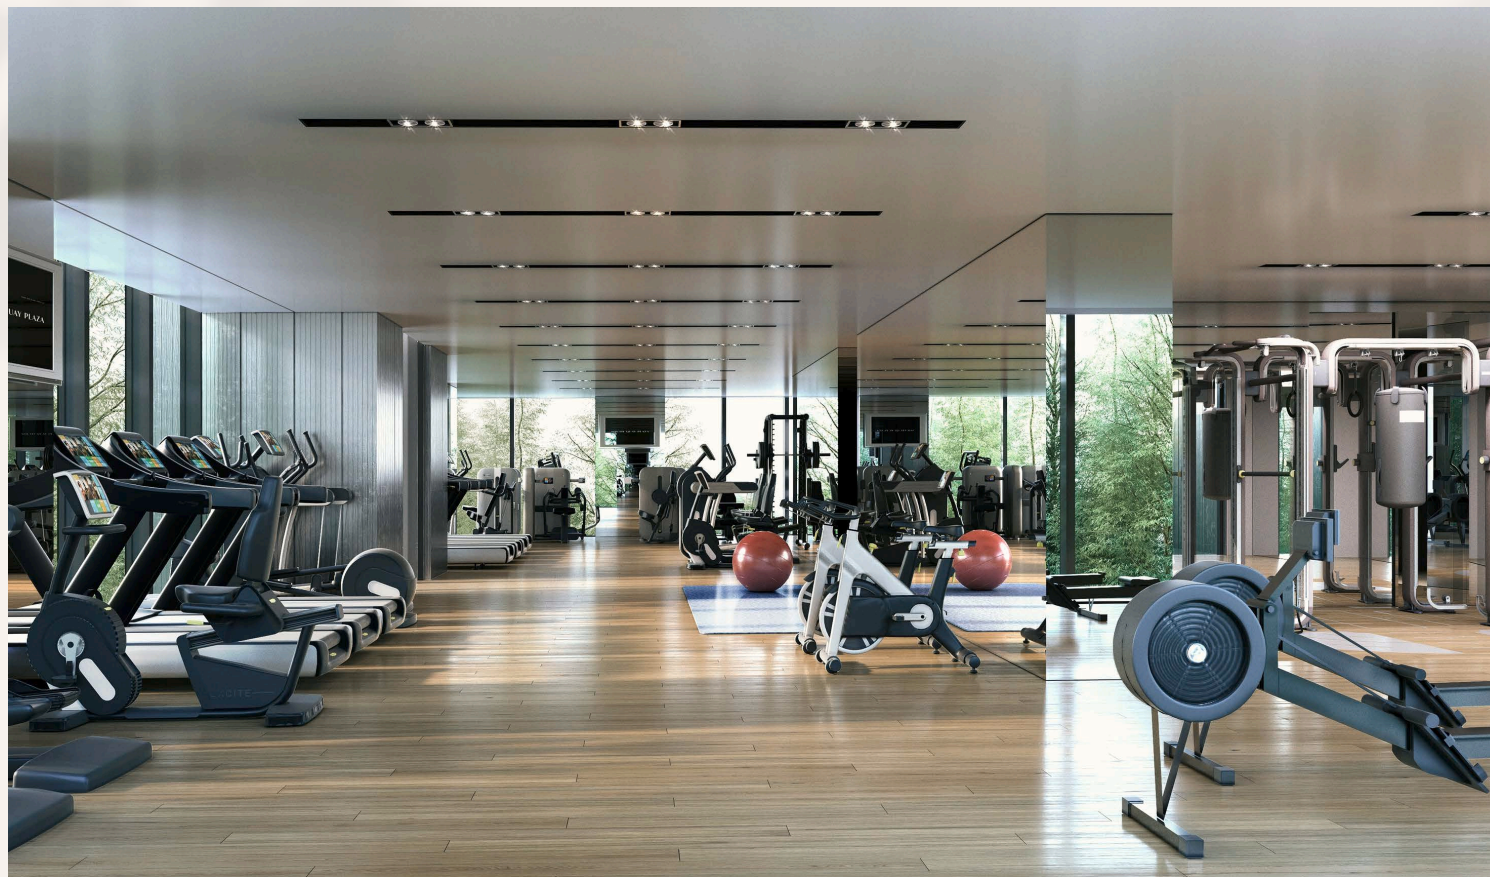

### Level 55 Sky Meadow

Roof Top Meadow (200m up)

DISCLAIMER  
Usage of amenities is subject to registration and estate regulation.

# Balance and equilibrium

Level 1 Hampton Tower - Swimming Pool

Level 37 Harcourt Gardens - Games Room

Level 55 Harcourt Gardens - Sky Meadow

Level 1 Hampton Tower - Gym

Level 37 Harcourt Gardens - iGarden