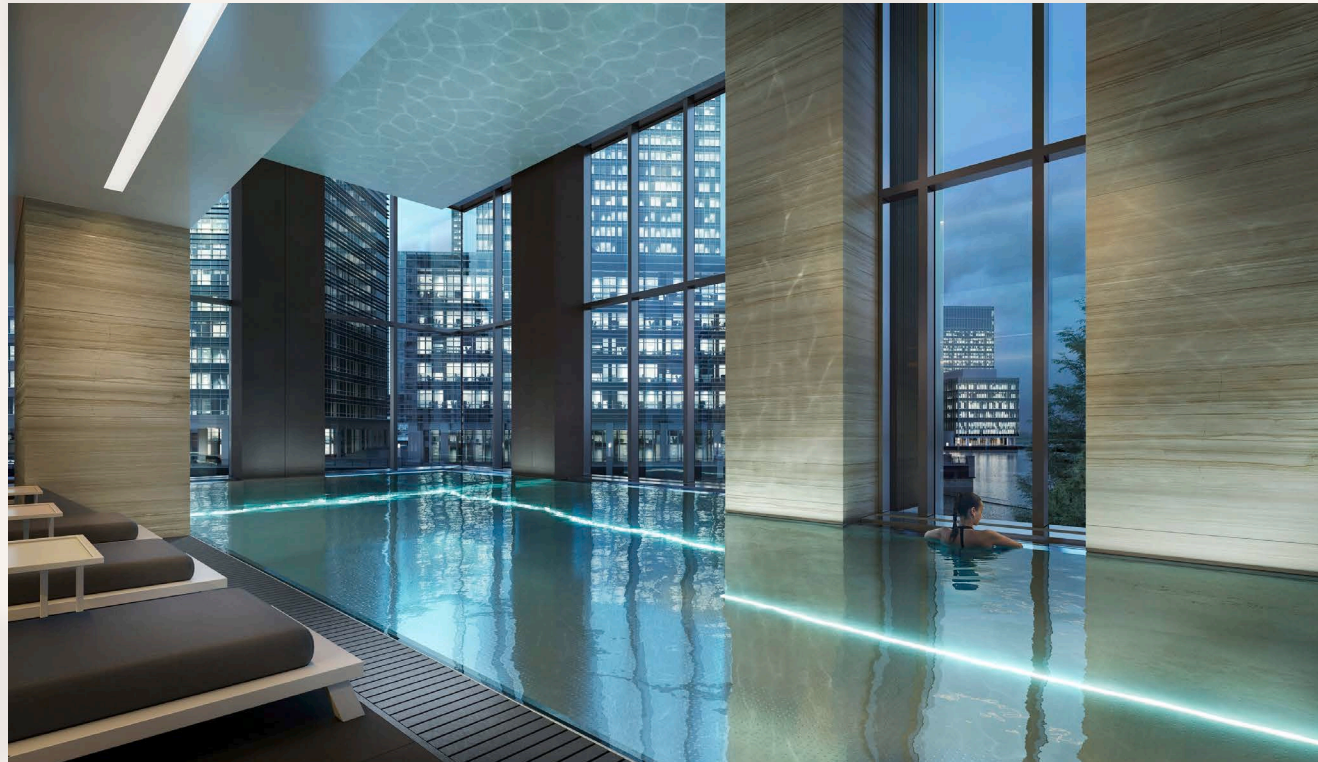

### Level 37 Mezzanine iGarden

- Karaoke Room
- Games Room
- Bar
- Pool table

### Level 55 Sky Meadow

Roof Top Meadow (200m up)

DISCLAIMER  
Usage of amenities is subject to registration and estate regulation.

# Balance and equilibrium

Level 1 Hampton Tower - Swimming Pool

Level 37 Harcourt Gardens - Games Room

Level 55 Harcourt Gardens - Sky Meadow

Level 1 Hampton Tower - Gym

Level 37 Harcourt Gardens - iGarden