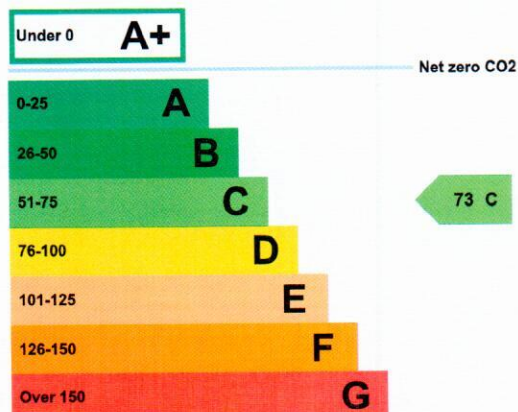

Energy performance certificate (EPC)

11 The Grove ILKLEY LS29 9LW	Energy rating	Valid until:	22 November 2032
	C	Certificate number:	4299-1477-3536-2073-3998

Property type	Retail/Financial and Professional Services
Total floor area	54 square metres

Rules on letting this property

Properties can be let if they have an energy rating from A+ to E.

Energy rating and score

This property's energy rating is C.

Properties get a rating from A+ (best) to G (worst) and a score.

The better the rating and score, the lower your property's carbon emissions are likely to be.

Energy performance certificate (EPC)

13 The Grove ILKLEY LS29 9LW	Energy rating	Valid until:	23 November 2032
	C	Certificate number:	0851-6009-4862-8276-2111

This property's energy rating is C.

Properties get a rating from A+ (best) to G (worst) and a score.

The better the rating and score, the lower your property's carbon emissions are likely to be.