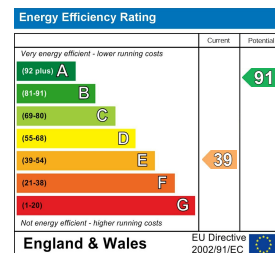

Terrain Map

Floor Plan

Viewing

Please contact our 3D Lets Office on 0115 6980955 if you wish to arrange a viewing appointment for this property or require further information.

Energy Efficiency Graph

These particulars, whilst believed to be accurate are set out as a general outline only for guidance and do not constitute any part of an offer or contract. Intending purchasers should not rely on them as statements of representation of fact, but must satisfy themselves by inspection or otherwise as to their accuracy. No person in this firm's employment has the authority to make or give any representation or warranty in respect of the property.