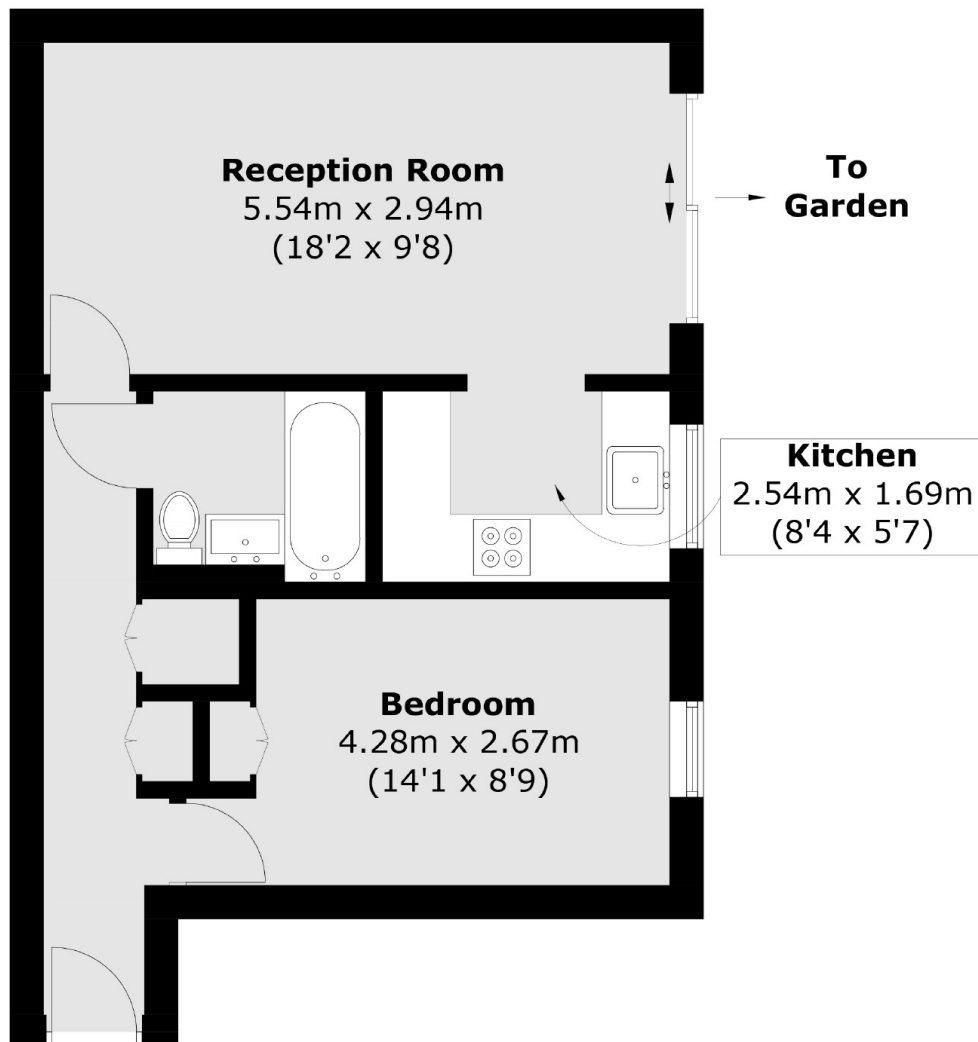

Riverside Close, E5

£403 Per week

Modern one double bedroom apartment next to the canal in Riverside Close. This property has a large open plan kitchen reception, private gardens.

Features

- One Double Bedroom
- Modern kitchen
- Canal Views
- Private Garden
- Parking

Riverside Close, London, E5

Total area (approx.): 42.8 sq. m (460.6 sq. ft)