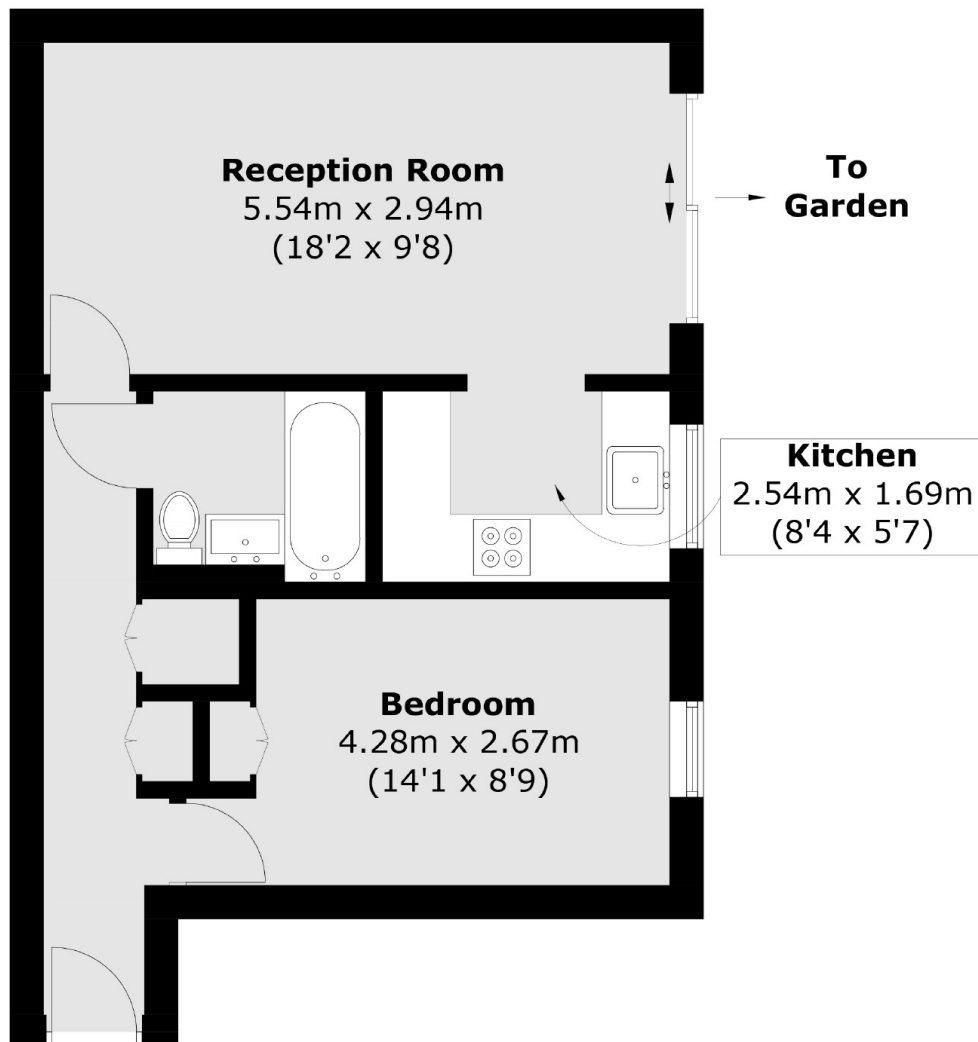

Riverside Close, E5

£426 Per week

Modern one double bedroom apartment next to the canal in Riverside Close. This property has a large open plan kitchen reception, private gardens.

Features

- One Double Bedroom
- Modern kitchen
- Canal Views
- Private Garden
- Parking

Riverside Close, London, E5

Total area (approx.): 42.8 sq. m (460.6 sq. ft)