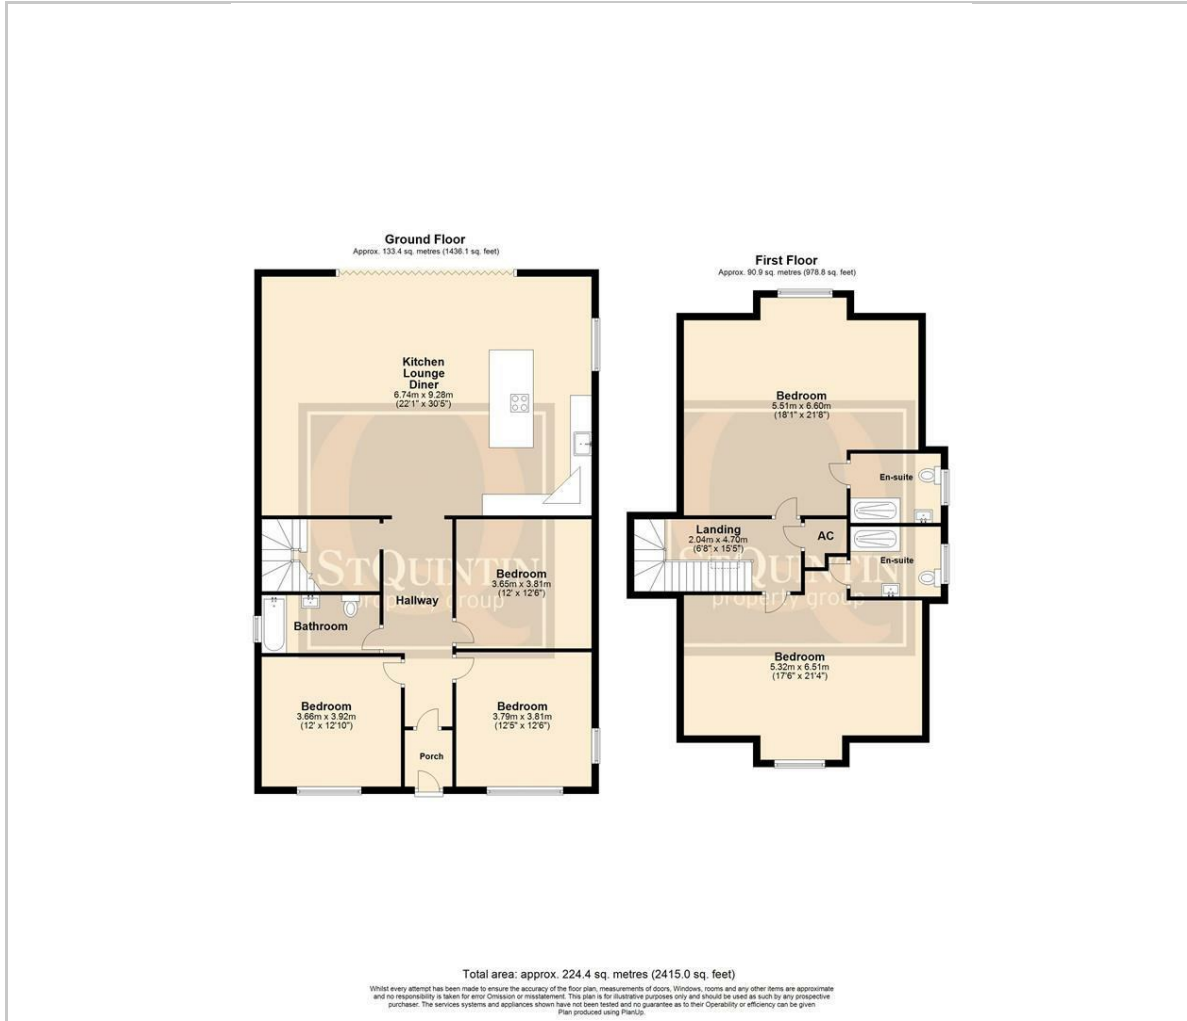

Floor Plan

Viewing

Please contact our StQ Property Group Office on 01202877123 if you wish to arrange a viewing appointment for this property or require further information.

These particulars, whilst believed to be accurate are set out as a general outline only for guidance and do not constitute any part of an offer or contract. Intending purchasers should not rely on them as statements of representation of fact, but must satisfy themselves by inspection or otherwise as to their accuracy. No person in this firm's employment has the authority to make or give any representation or warranty in respect of the property.

Area Map

Energy Efficiency Graph