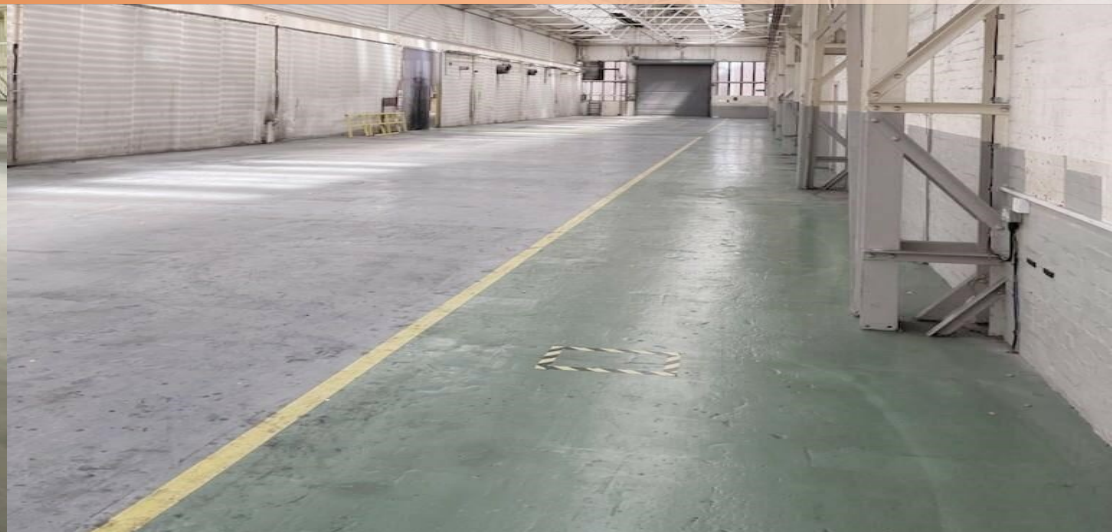

Bromyard Business Park, Bromyard Road, Worcestershire WR2