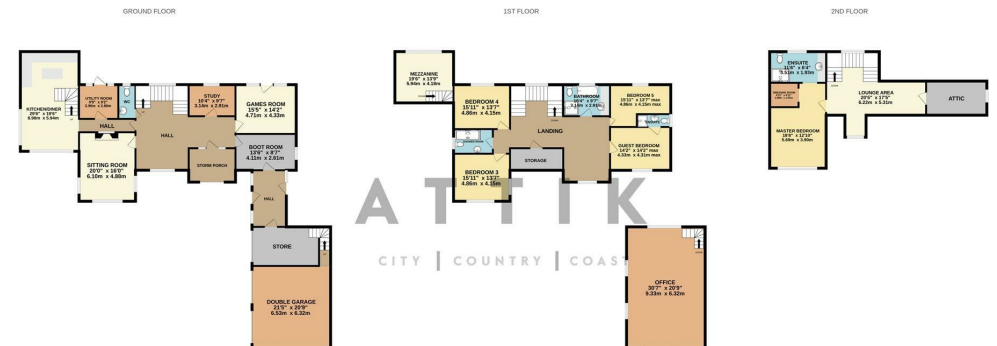

Local Authority
Breckland

Council Tax Band F

EPC Rating B