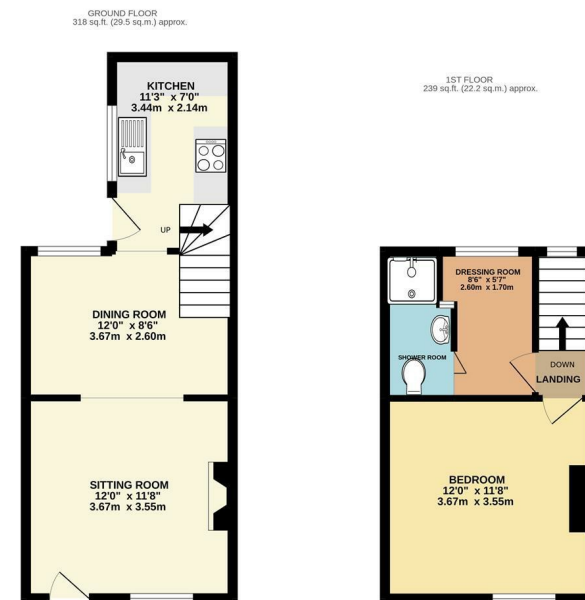

Contact
01986 899532
enquiries@attikccc.co.uk
www.attikccc.co.uk