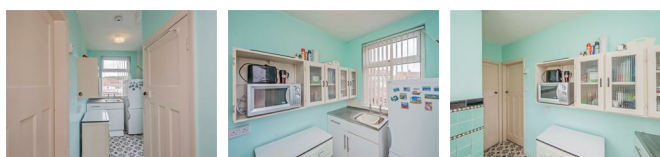

Kitchen:

A part glazed external door giving access to the side of the property, double glazed window, stainless steel sink and drainer, wall & base cabinets, storage pantry

FIRST FLOOR:

Landing:

Double glazed window, access to the loft space