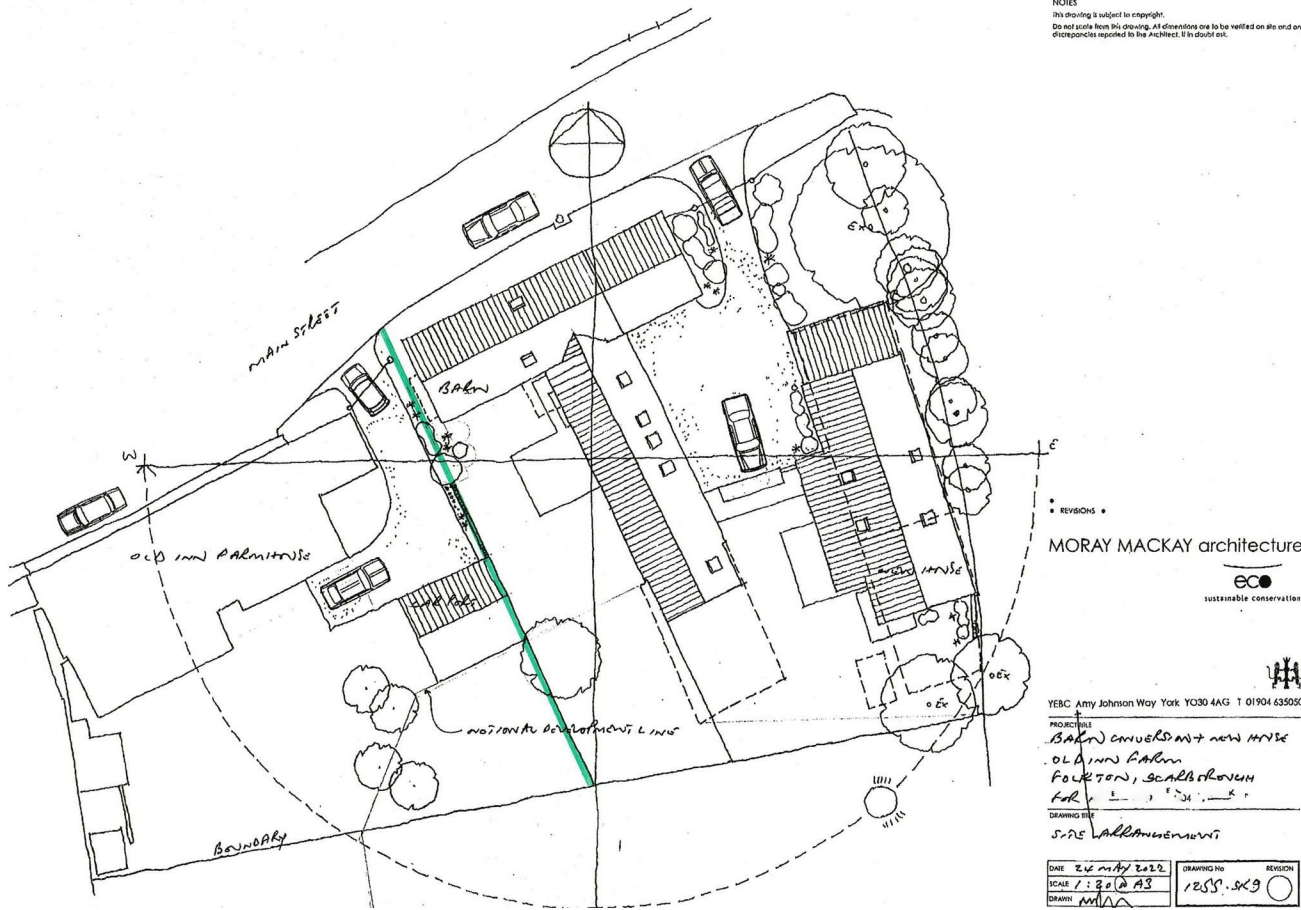

Land at Old Inn Farm, Folkton, Scarborough, YO11 3UH
Price Guide £220,000

CPH
ESTATE AGENTS AND
CHARTERED SURVEYORS

Interested? Get in touch:

19 St.Thomas Street,
 Scarborough YO11 1DY
 t. 01723 352235
 e. sales@cphproperty.co.uk
 www.cphproperty.co.uk