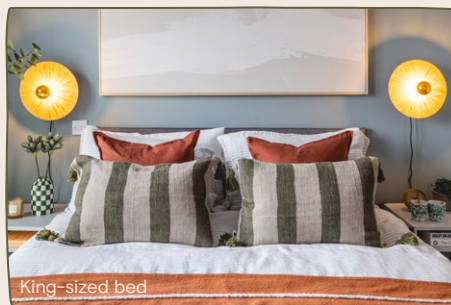

Bedside table

Coffee table

King-sized bed