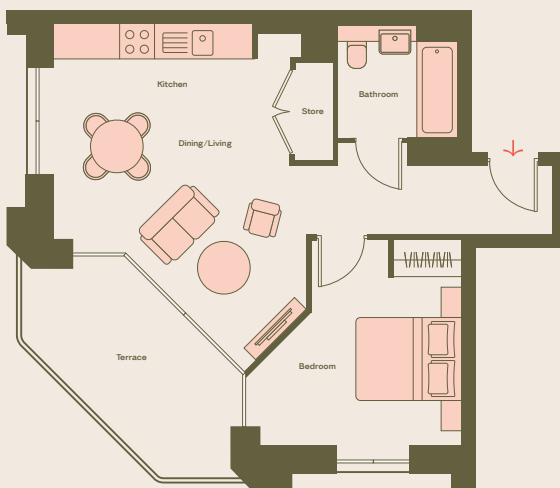

## Type 24 1 bedroom

Size from 539 sq ft  
Floors 8, 9, 10, 11, 12, 13, 14, 15, 16  
Deposit one month's rent

### Floor plan

#### LIVING ROOM

Open plan living area with wooden flooring. Sofa, coffee table, TV unit with storage and dining table & chairs.

#### BATHROOM

3-piece bathroom suite with heated towel rail.