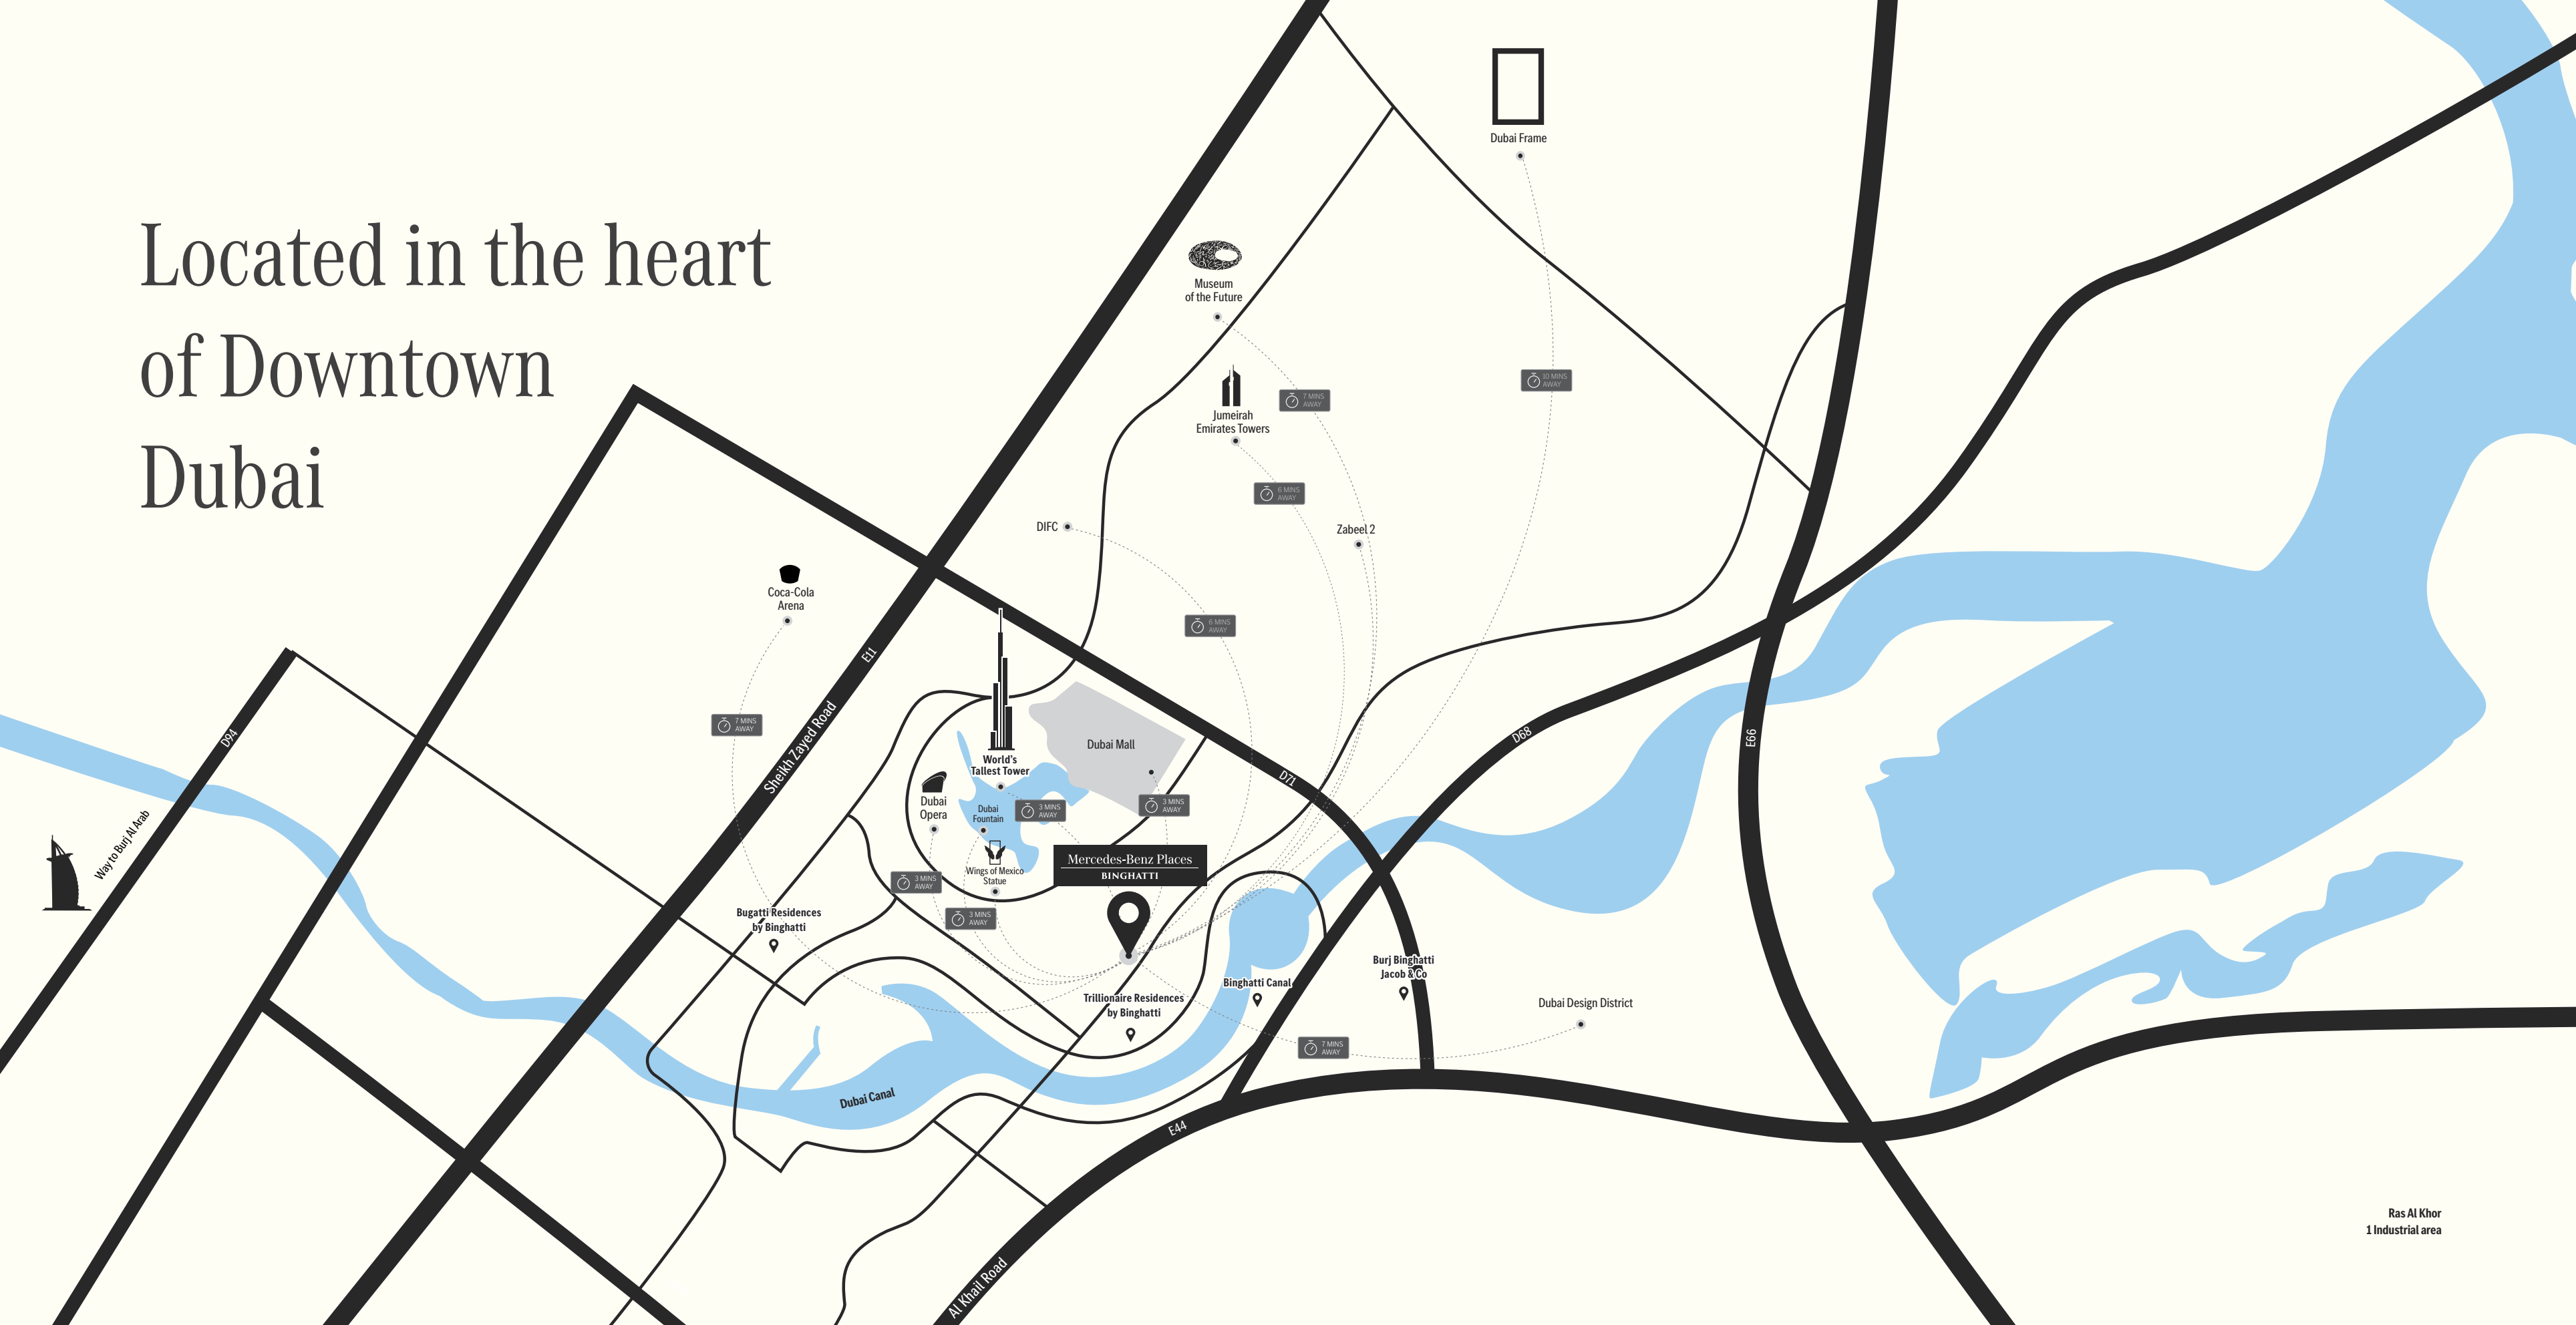

# The Map

JUMEIRAH PUBLIC BEACH  
7.7 KM | 15 MINUTES

BURJ KHALIFA  
3 KM | 10 MINUTES

DOWNTOWN DUBAI  
1.1 KM | 4 MINUTES

DUBAI MALL  
3 KM | 7 MINUTES

DUBAI INTERNATIONAL  
FINANCIAL CENTRE  
3 KM | 7 MINUTES

EMIRATES TOWERS  
4.9 KM | 11 MINUTES

Located in the heart  
of Downtown  
Dubai

<https://maps.app.goo.gl/qVh7SSmE8BK11hNj8>