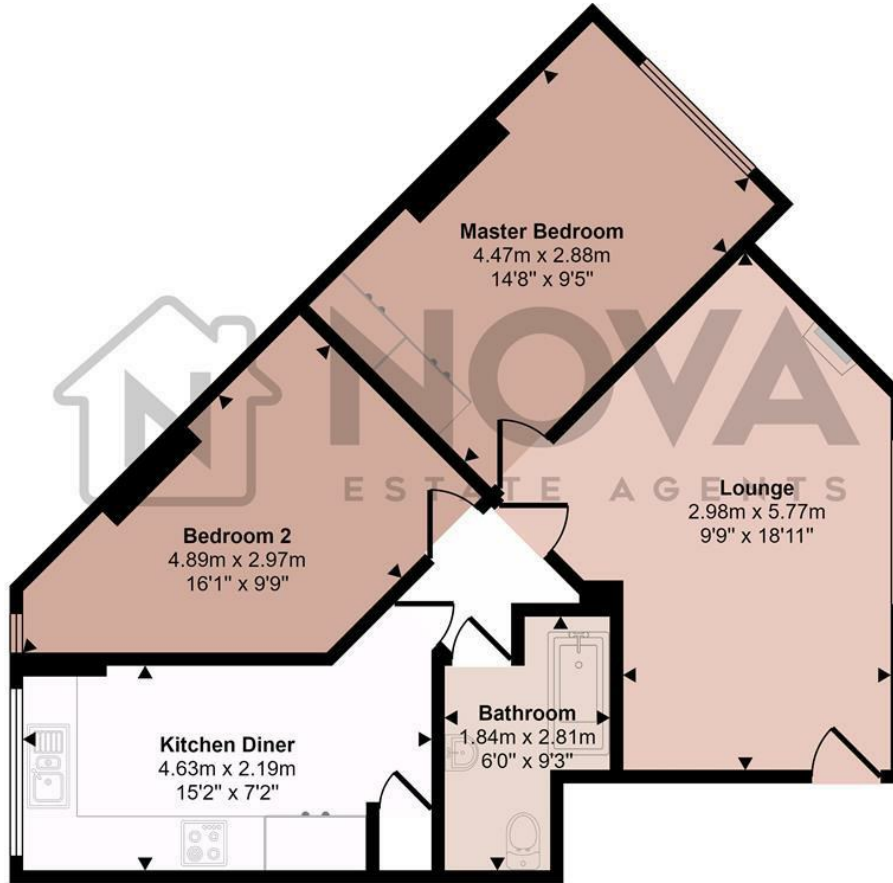

304 Hitchin Road, Henlow Camp, Henlow, SG16 6DP

Discover this delightful 2 bedroom apartment on Hitchin Road, Henlow, Hertfordshire. With two double bedrooms, a spacious lounge, and a fully-equipped kitchen, this property offers comfort and convenience. Located just a short stroll from Henlow Camp, you'll find a variety of shops, schools on your doorstep and excellent transport links only a short distance away. This fantastic property won't be on the market for long, so schedule a viewing today and experience the charm and convenience of life in Henlow! Contact Nova Estate Agents for more information.

- Nova Estate Agents
- 2 Bedroom Apartment
- Located in Central Henlow
- First Floor Flat
- Close to Shops and Schools
- 2 Double Bedrooms

£1,100 Per month

Approx Gross Internal Area
60 sq m / 650 sq ft

Floorplan

This floorplan is only for illustrative purposes and is not to scale. Measurements of rooms, doors, windows, and any items are approximate and no responsibility is taken for any error, omission or mis-statement. Icons of items such as bathroom suites are representations only and may not look like the real items. Made with Made Snappy 360.