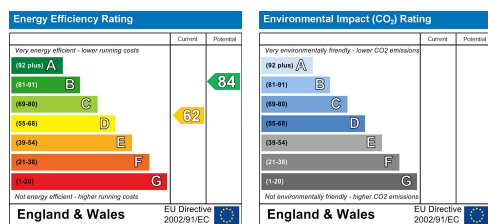

*** AMAZING 6 BEDROOM, 6 EN-SUITE STUDENT HOUSE AVAILABLE FOR 2025-2026!***

This house was completely refurbished to a high standard in Summer 2018. Lovely house with modern furnishings, very large kitchen and living room area. All rooms are doubles with en-suites!

For a £160 a week this includes all bills - water, electricity, gas, fast WIFI, TV license and flat-screen smart TV!

Book your viewing today, as this property will go quick. Available from 01/09/2025!

You can secure this property today with just a £400 deposit!

More about living with Mighty Student Living...

All our students benefit from top level contents insurance including covering all your gadgets inside the property. You also get the benefits of the 'Mighty Card' - our local student discount card and entry to our competitions. To keep up to date with our latest giveaways, quality student houses and offers make sure to follow us on our Facebook, Twitter & Instagram page.

Please call today on 01524 544222 or request a viewing online and we can schedule a viewing for you. We can also show you around 2 other properties we recommend on each viewing so you can have some peace of mind that you have landed the perfect house for next year!

Head Office: 83 Bowerham Road Lancaster LA1 4AQ
T 01524 548888 E enquiries@mightyhouse.co.uk W www.mightyhouse.co.uk

Mighty House is a trading name of P&PC Surveyors Limited. Registered Office: 70 Daisy Hill, Dewsbury, WF13 1LS. Company no: 06498054