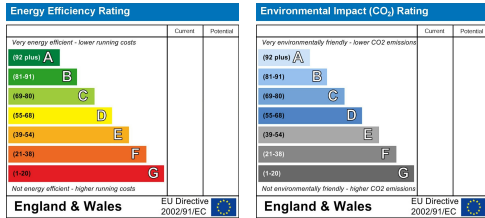

1 Bedroom Studio Apartment In a great area!

This fantastic property has just been added in the highly desirable Galgate area close to Lancaster University available for 2024/25. The studio is modern, has its own kitchen and also comes with a double bed. There is also a cinema room, fitness room, games room and many more social spaces available to use.

Available for just £200 per week for a single occupant or £225 for a couple!!!

Students ONLY

Location does not get much better than this if you are studying at Lancaster University, book your viewing today!

You can secure the property by paying a £400 deposit per person.

Head Office: 83 Bowerham Road Lancaster LA1 4AQ
T 01524 548888 E enquiries@mightyhouse.co.uk W www.mightyhouse.co.uk

Mighty House is a trading name of P&PC Surveyors Limited. Registered Office: 70 Daisy Hill, Dewsbury, WF13 1LS. Company no: 06498054