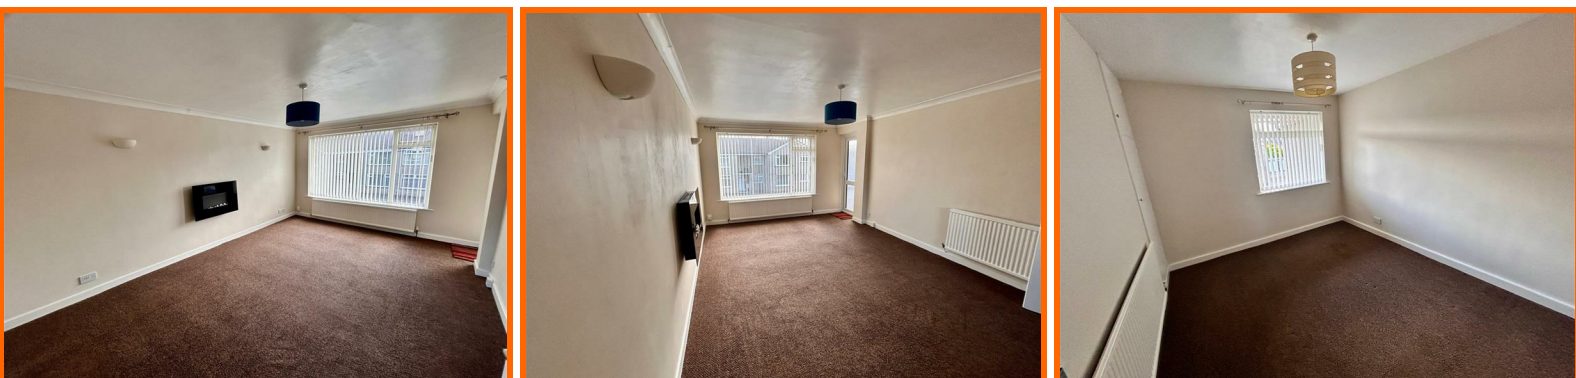

Get in touch today

01524 401402
info@gfproperty.co.uk
gfproperty.co.uk

£750

Get to know the property

Welcome to this charming apartment located on Tudor Grove.

The property is located in the well know area of Bare, close to local amenities.

The property comprises of two double bedrooms, fitted kitchen, bathroom and spacious living area.

Viewing is a must!

8 Tudor Grove, Morecambe, LA4 6DP

Get in touch today

01524 401402

info@gfproperty.co.uk

gfproperty.co.uk