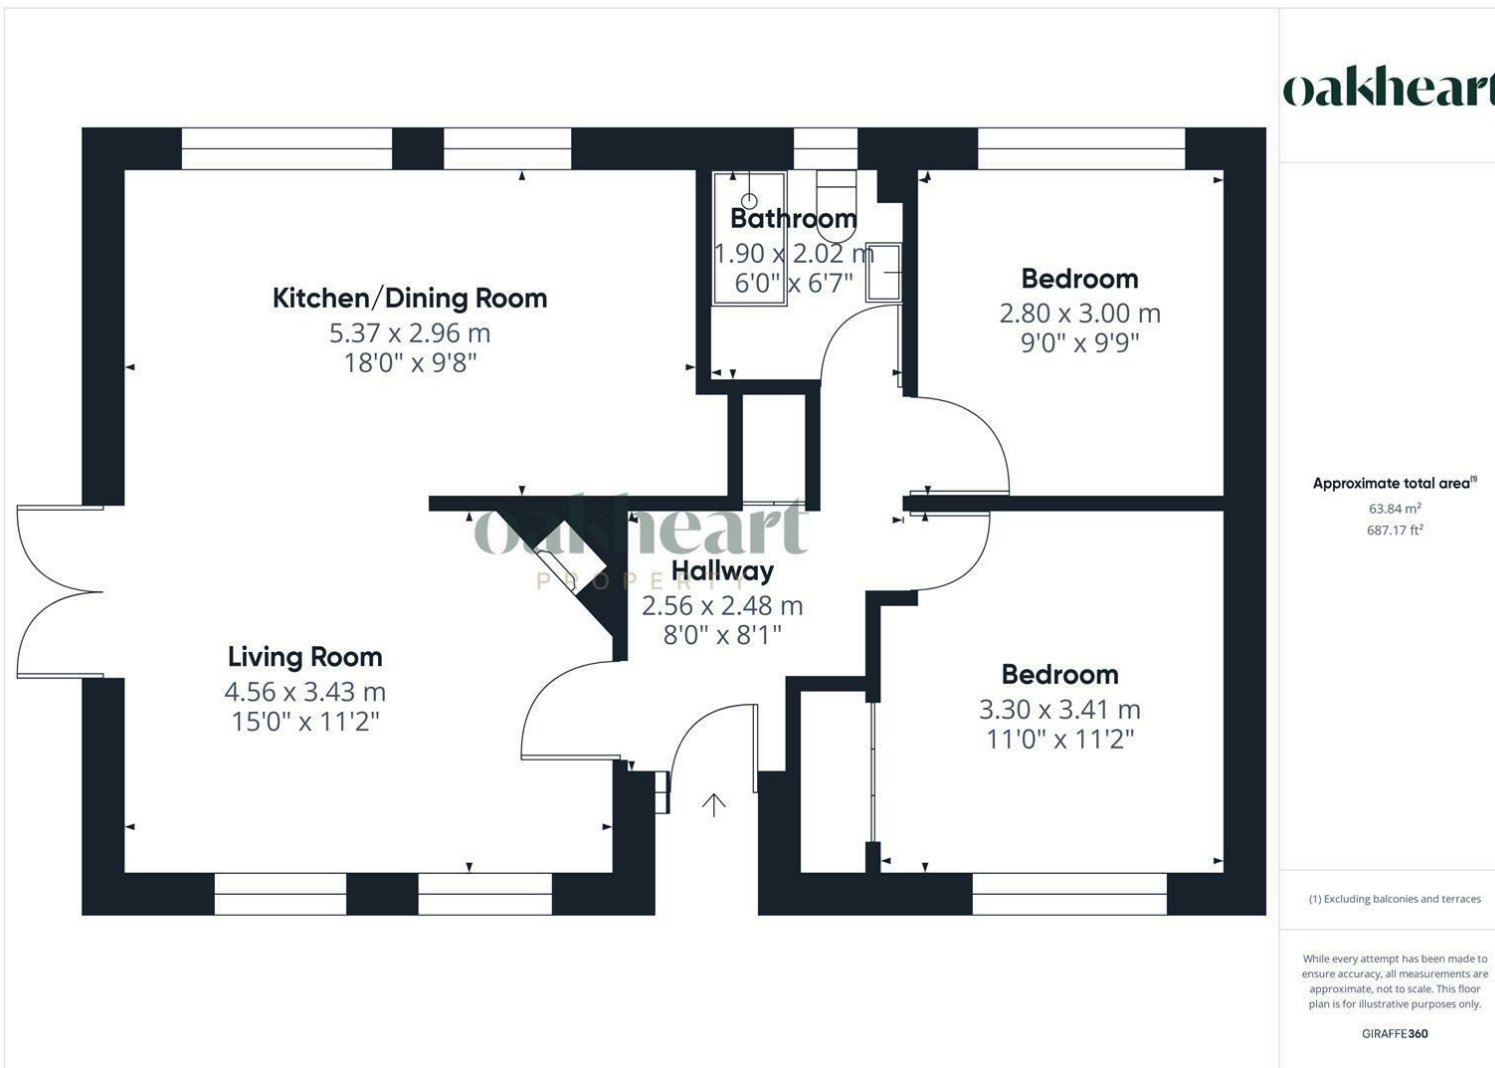

Local Authority:
colchester

Tenure:
Freehold

Council Tax Band:
C

Energy Efficiency Rating

	Current	Potential
<i>Very energy efficient - lower running costs</i>		
(92 plus) A		89
(81-91) B		
(69-80) C	69	
(55-68) D		
(39-54) E		
(21-38) F		
(1-20) G		
<i>Not energy efficient - higher running costs</i>		
England & Wales	EU Directive 2002/91/EC	

Agents Note: Whilst every care has been taken to prepare these particulars, they are for guidance purposes only. All measurements are approximate and are for general guidance purposes only and whilst every care has been taken to ensure their accuracy, they should not be relied upon.