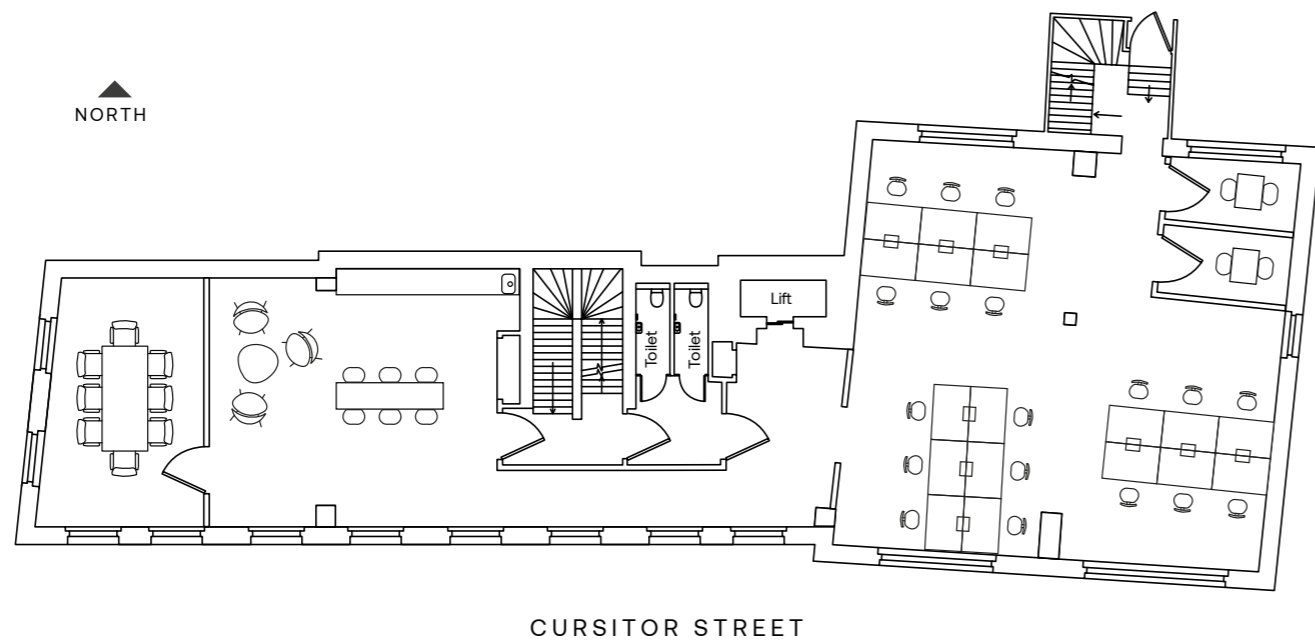

# Schedule of Areas

Floor	Size - SQ FT	Rent / SQ FT	Staus
4th	706	£71.00	Available
3rd	1,689	£65.00	Available
2nd	1,701	£65.00	Available
1st	-	-	LET
G (East)	1,444	£59.50	Available
LG (East)	650	£37.50	Available
<b>Total Area</b>	<b>6,190</b>		

## GROUND & LOWER GROUND FLOOR (EAST)

- 2,094 sq ft / 194.5 sq m
- Workstations 28-30
- Meeting room (6-8 person)
- Kitchen
- Collaborative break-out
- Self-contained with dedicated entrance

## SECOND FLOOR - LAYOUT

- 1,701 sq ft / 158 sq m  
- Workstations 18

- Meeting room (boardroom) 1  
- Meeting rooms (2 person) 2

- Kitchen  
- Break-out

## FOURTH FLOOR - LAYOUT

- 706 sq ft / 65.6 sq m  
- Workstations 12

- Meeting room (boardroom) 1  
- Kitchen

- Break-out

FULLY-FURNISHED

24/7 ACCESS

HIGH-SPEED INTERNET

PASSENGER LIFT