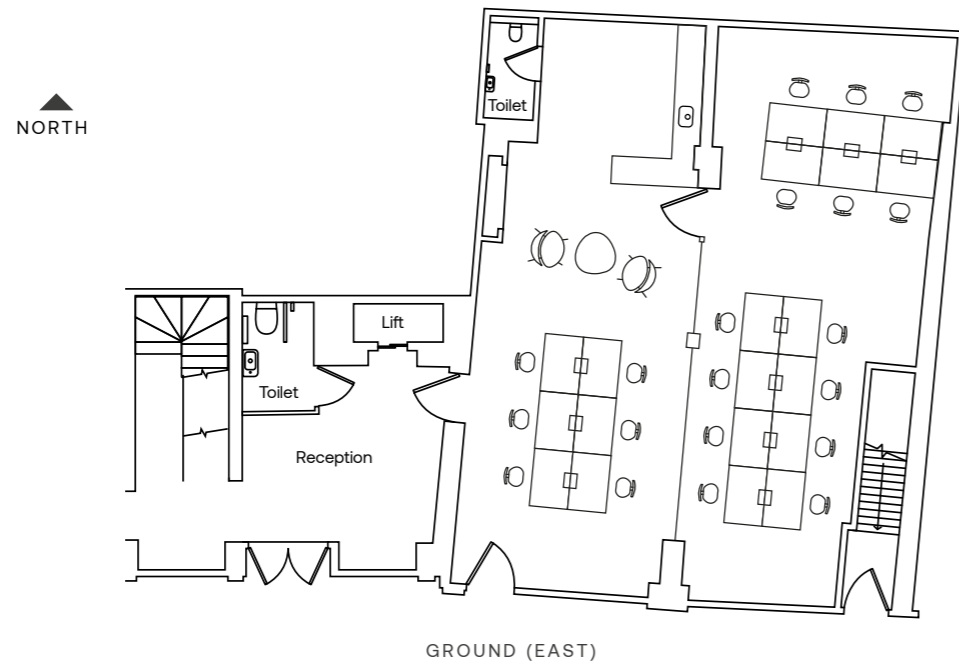

# Schedule of Areas

Floor	Size - SQ FT	Rent / SQ FT	Staus
4th	706	£71.00	Available
3rd	1,689	£65.00	Available
2nd	1,701	£65.00	Available
1st	-	-	LET
G (East)	1,444	£59.50	Available
LG (East)	650	£37.50	Available
<b>Total Area</b>	<b>6,190</b>		

## GROUND & LOWER GROUND FLOOR (EAST)

- 2,094 sq ft / 194.5 sq m
- Workstations 28-30
- Meeting room (6-8 person)
- Kitchen
- Collaborative break-out
- Self-contained with dedicated entrance

## SECOND FLOOR - LAYOUT

- 1,701 sq ft / 158 sq m  
- Workstations 18

- Meeting room (boardroom) 1  
- Meeting rooms (2 person) 2

- Kitchen  
- Break-out

## FOURTH FLOOR - LAYOUT

- 706 sq ft / 65.6 sq m  
- Workstations 12

- Meeting room (boardroom) 1  
- Kitchen

- Break-out

FULLY-FURNISHED

24/7 ACCESS

HIGH-SPEED INTERNET

PASSENGER LIFT