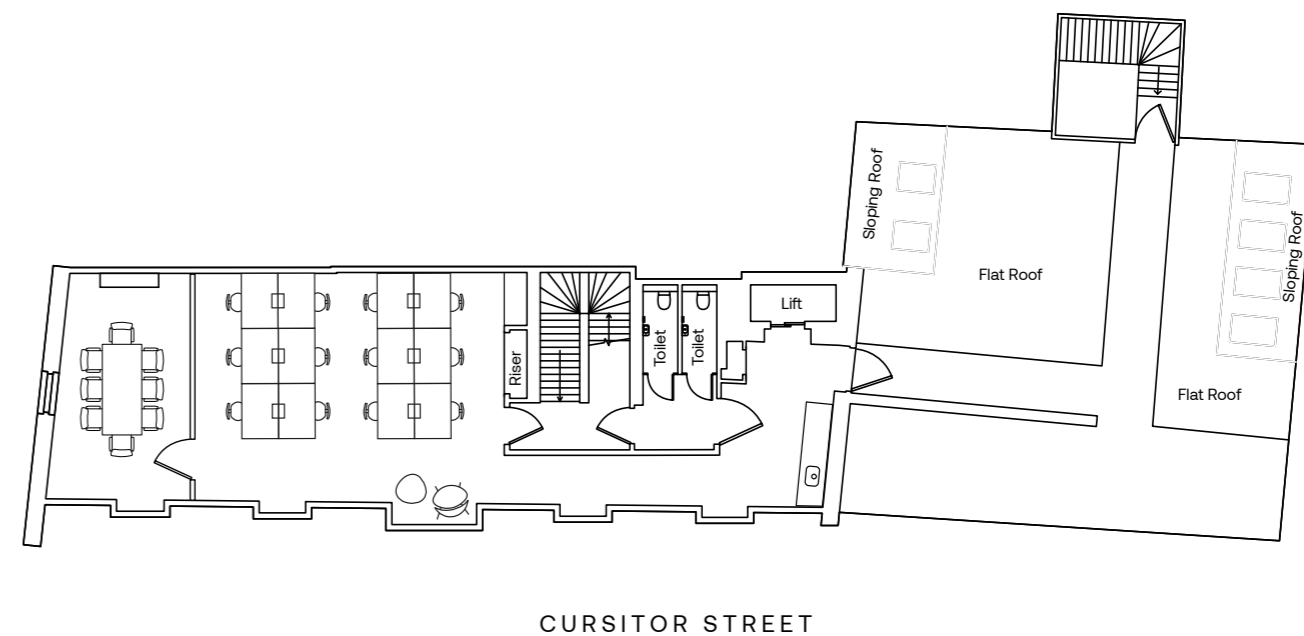

## GROUND & LOWER GROUND FLOOR (EAST)

- 2,094 sq ft / 194.5 sq m
- Workstations 28-30
- Meeting room (6-8 person)
- Kitchen
- Collaborative break-out
- Self-contained with dedicated entrance

## SECOND FLOOR - LAYOUT

- 1,701 sq ft / 158 sq m  
- Workstations 18

- Meeting room (boardroom) 1  
- Meeting rooms (2 person) 2

- Kitchen  
- Break-out

## FOURTH FLOOR - LAYOUT

- 706 sq ft / 65.6 sq m  
- Workstations 12

- Meeting room (boardroom) 1  
- Kitchen

- Break-out

FULLY-FURNISHED

24/7 ACCESS

HIGH-SPEED INTERNET

PASSENGER LIFT