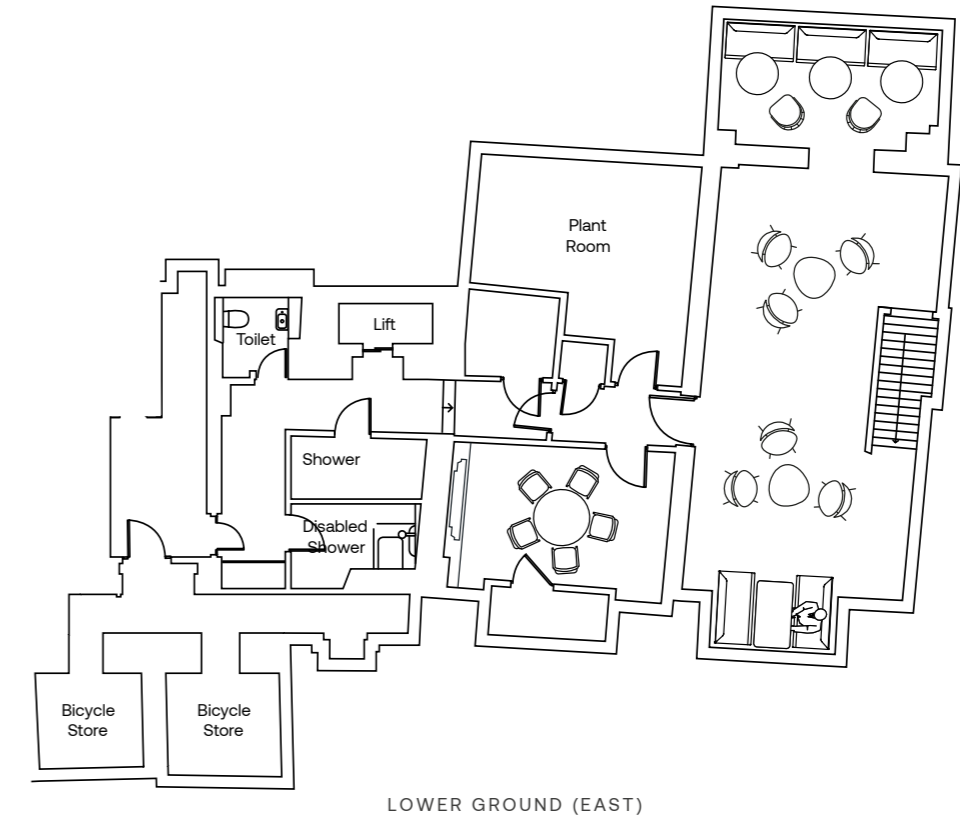

The building has been recently refurbished and offers fully-fitted managed and leased options across multiple floors.

The stunning ground and lower ground floors also offer a unique office option with a dedicated street entrance – a perfect unit for creating a branded presence for your business.

# Schedule of Areas

Floor	Size - SQ FT	Rent / SQ FT	Staus
4th	706	£71.00	Available
3rd	1,689	£65.00	Available
2nd	1,701	£65.00	Available
1st	-	-	LET
G (East)	1,444	£59.50	Available
LG (East)	650	£37.50	Available
<b>Total Area</b>	<b>6,190</b>		

## GROUND & LOWER GROUND FLOOR (EAST)

- 2,094 sq ft / 194.5 sq m
- Workstations 28-30
- Meeting room (6-8 person)
- Kitchen
- Collaborative break-out
- Self-contained with dedicated entrance

## FOURTH FLOOR - LAYOUT

- 706 sq ft / 65.6 sq m  
- Workstations 12

- Meeting room (boardroom) 1  
- Kitchen

- Break-out

FULLY-FURNISHED

24/7 ACCESS

HIGH-SPEED INTERNET

PASSENGER LIFT