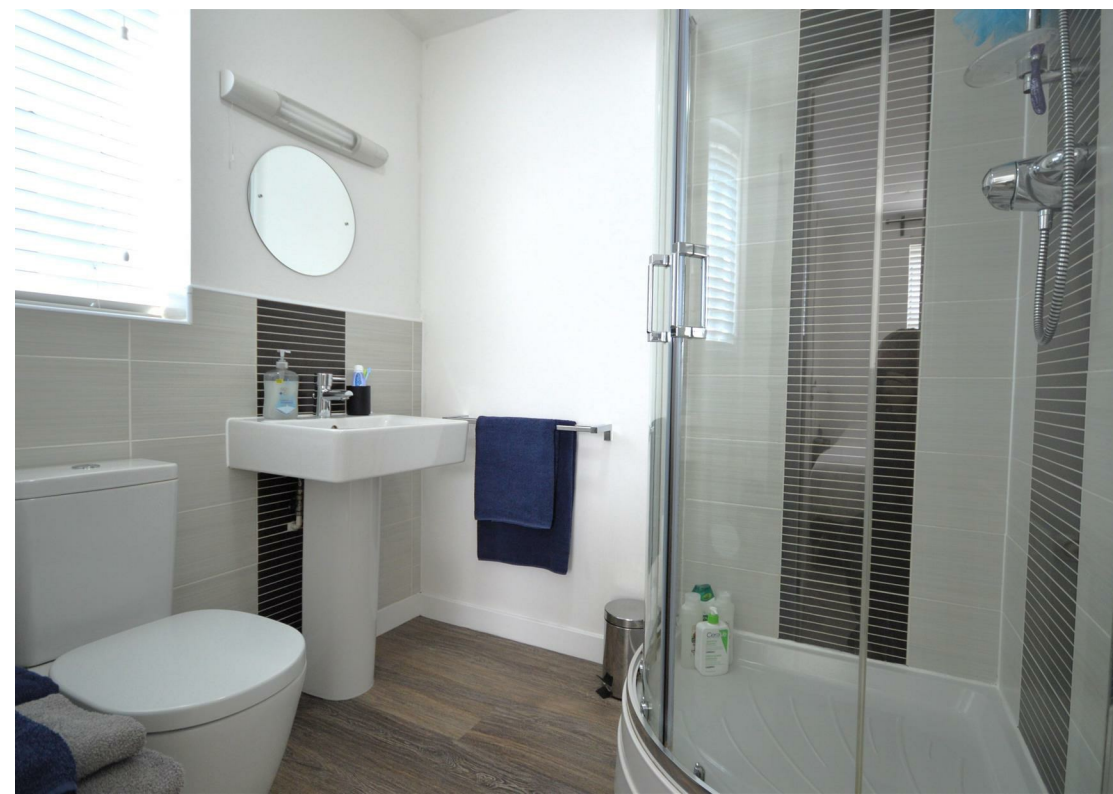

26 Holdenby Drive
Corby NN17 5EH

£340,000

26 Holdenby Drive

Corby NN17 5EH

Epic Proportions! Situated on the sought after Priors Hall Park development, this spacious detached property boasts 3 reception rooms and 4 double bedrooms and is ideally positioned within a 'stones-throw' of the local schools, shops and play areas. Offering fabulous family friendly accommodation throughout, expect to be impressed by the stunning entrance hall, superb contemporary kitchen/breakfast room, light and airy living room, separate dining room and further study/home office. Upstairs, the generous landing leads to four good sized bedrooms, the main bedroom benefitting from fitted wardrobes and an en-suite shower room, whilst a contemporary family bathroom also awaits. Outside, a paved patio leads to an enclosed lawned garden, whilst a driveway providing off road parking for several vehicles leads to a garage. Further benefits include double glazing throughout and gas radiator central heating complete with a BRAND NEW BOILER! A full internal inspection is a must in order to appreciate the space and the flexibility that this home has to offer. Call PRIORS now, for your viewing.