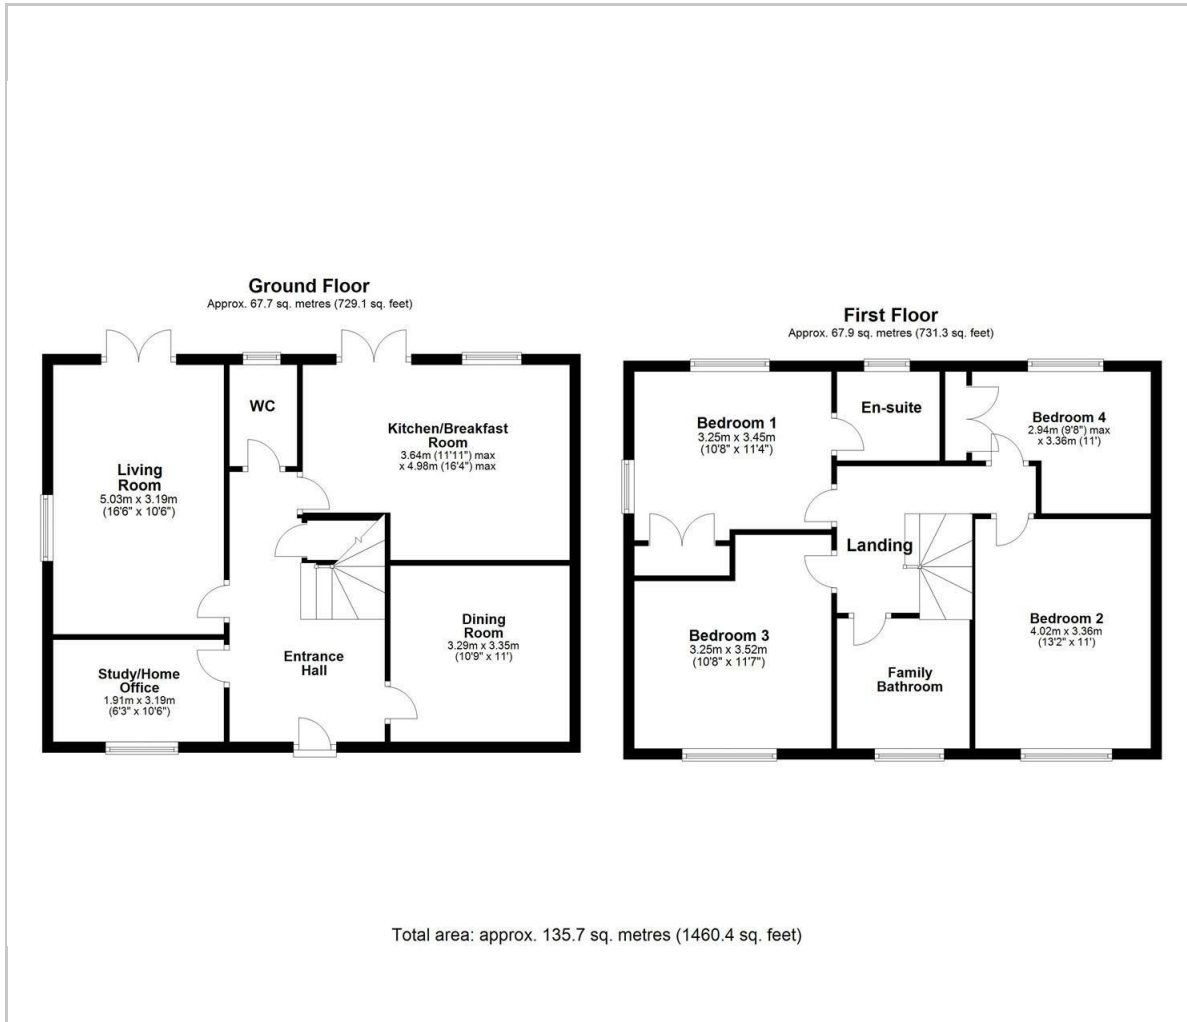

Floor Plan

Viewing

Please contact our Priors Estate Agents Office on 07721396411 if you wish to arrange a viewing appointment for this property or require further information.

These particulars, whilst believed to be accurate are set out as a general outline only for guidance and do not constitute any part of an offer or contract. Intending purchasers should not rely on them as statements of representation of fact, but must satisfy themselves by inspection or otherwise as to their accuracy. No person in this firms employment has the authority to make or give any representation or warranty in respect of the property.

Corby Enterprise Centre London Road, Corby, Northants, NN17 5EU
Tel: 07721396411 Email: simon@priorsestateagents.co.uk priorsestateagents.co.uk

Area Map

Energy Efficiency Graph