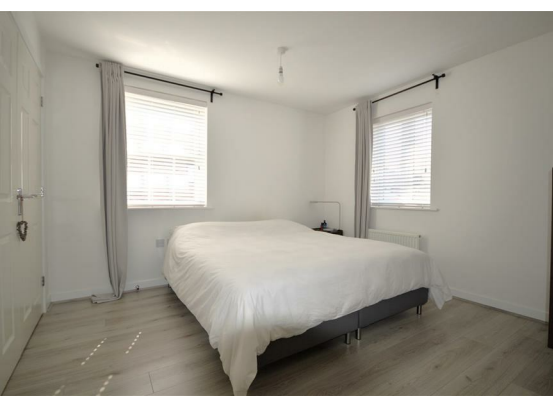

26 Holdenby Drive
Corby NN17 5EH

£340,000

26 Holdenby Drive

Corby NN17 5EH

Epic Proportions! Situated on the sought after Priors Hall Park development, this spacious detached property boasts 3 reception rooms and 4 double bedrooms and is ideally positioned within a 'stones-throw' of the local schools, shops and play areas. Offering fabulous family friendly accommodation throughout, expect to be impressed by the stunning entrance hall, superb contemporary kitchen/breakfast room, light and airy living room, separate dining room and further study/home office. Upstairs, the generous landing leads to four good sized bedrooms, the main bedroom benefitting from fitted wardrobes and an en-suite shower room, whilst a contemporary family bathroom also awaits. Outside, a paved patio leads to an enclosed lawned garden, whilst a driveway providing off road parking for several vehicles leads to a garage. Further benefits include double glazing throughout and gas radiator central heating complete with a BRAND NEW BOILER! A full internal inspection is a must in order to appreciate the space and the flexibility that this home has to offer. Call PRIORS now, for your viewing.