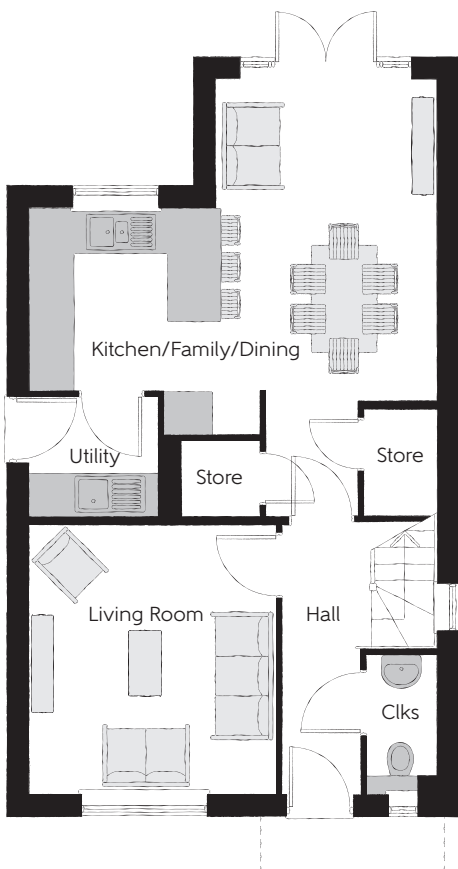

THE
ARTISAN
COLLECTION

The Mason

THREE BEDROOM HOME

Please note: Chimneys are plot specific. Stone course may differ from shown. Please see Sales Advisor for details.

bellway.co.uk

Bellway

First Floor

| | | |
|--------------------|---------------------------------------|--|
| Bedroom 1 | 3.44m x 3.93m <small>(max)</small> | 11'3" x 12'11" <small>(max)</small> |
| Bedroom 1 En Suite | 1.98m x 1.46m <small>(max)</small> | 6'6" x 4'9" <small>(max)</small> |
| Bedroom 2 | 2.81m x 4.09m <small>(max)</small> | 9'3" x 13'5" <small>(max)</small> |
| Bedroom 3 | 2.74m x 2.74m | 9'0" x 9'0" |
| Bathroom | 2.08m x 1.91m <small>(max)</small> | 6'10" x 6'3" <small>(max)</small> |

Ground Floor

| | | |
|-----------------------|---------------------------------------|---------------------------------------|
| Kitchen/Family/Dining | 5.64m x 4.48m <small>(max)</small> | 18'6" x 14'8" <small>(max)</small> |
| Living Room | 3.42m x 3.71m | 11'3" x 12'2" |
| Utility | 1.77m x 1.66m | 5'10" x 5'5" |
| Cloakroom | 0.96m x 1.91m <small>(max)</small> | 3'2" x 6'3" <small>(max)</small> |

Window to plots 3 & 21 only.

Clks - Cloakroom WS - Wardrobe Space (suggestion only, wardrobe not included)

Furniture arrangements are for illustrative purposes only. Items are not included, nor to scale.