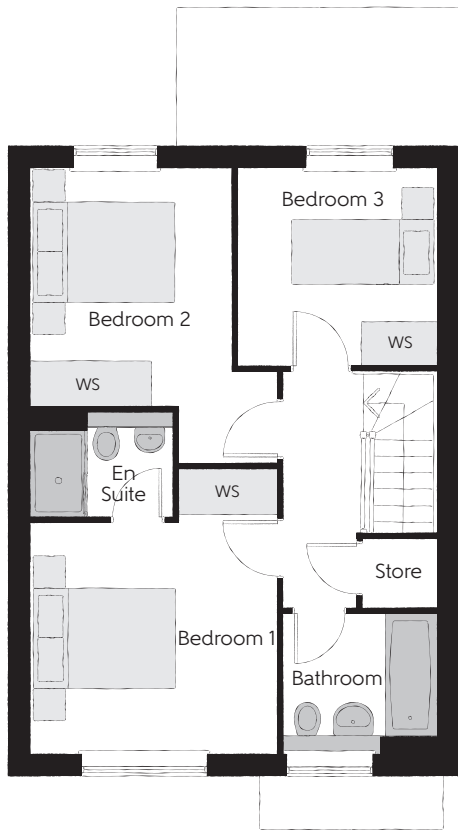

THE
ARTISAN
COLLECTION

The Mason

THREE BEDROOM HOME

Please note: Chimneys are plot specific. Stone course may differ from shown. Please see Sales Advisor for details.

bellway.co.uk

Bellway

First Floor

| | | |
|--------------------|---------------------------------------|--|
| Bedroom 1 | 3.44m x 3.93m <small>(max)</small> | 11'3" x 12'11" <small>(max)</small> |
| Bedroom 1 En Suite | 1.98m x 1.46m <small>(max)</small> | 6'6" x 4'9" <small>(max)</small> |
| Bedroom 2 | 2.81m x 4.09m <small>(max)</small> | 9'3" x 13'5" <small>(max)</small> |
| Bedroom 3 | 2.74m x 2.74m | 9'0" x 9'0" |
| Bathroom | 2.08m x 1.91m <small>(max)</small> | 6'10" x 6'3" <small>(max)</small> |

Ground Floor

| | | |
|-----------------------|---------------------------------------|---------------------------------------|
| Kitchen/Family/Dining | 5.64m x 4.48m <small>(max)</small> | 18'6" x 14'8" <small>(max)</small> |
| Living Room | 3.42m x 3.71m | 11'3" x 12'2" |
| Utility | 1.77m x 1.66m | 5'10" x 5'5" |
| Cloakroom | 0.96m x 1.91m <small>(max)</small> | 3'2" x 6'3" <small>(max)</small> |

Window to plots 3 & 21 only.

Clks - Cloakroom WS - Wardrobe Space (suggestion only, wardrobe not included)

Furniture arrangements are for illustrative purposes only. Items are not included, nor to scale.