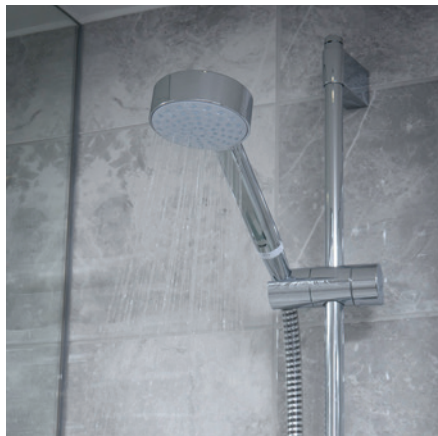

THE
ARTISAN
COLLECTION

Specification

		1 & 2 Bedroom Homes	3 Bedroom Homes	4 Bedroom Homes	5 Bedroom Homes		
FINISHES	Entrance Doors	GRP Insulated Door	•	•	•	•	
	Loft Hatch	Loft Hatch - Hinged Drop Down * †	•	•	•	•	
	Ceilings	Crown White Matt Emulsion	•	•	•	•	
	Walls	Crown White Matt Emulsion	•	•	•	•	
	Floors	Concrete Ground Floor / Chipboard First Floor	•	•	•	•	
	Window Cills	White Gloss MDF	•	•	•	•	
	Stairs	Timber Stair - White Gloss MDF Strings	•	•	•	•	
	Balusters	White Gloss Stop Chamfered Balusters	•	•	•	•	
	Newel Posts	White Gloss Stop Chamfered Newels	•	•	•	•	
	Newel Caps	Oak Stop Chamfered Newels				•	
		White Gloss Flat Top Newel Caps	•	•	•	•	
	Handrail	Oak Flat Top Newel Caps				•	
		White Gloss Heavy Duty Handrail	•	•	•	•	
	Skirting	Oak Heavy Duty Handrail				•	
		White Gloss 94x14 MDF Grooved & Chamfered	•	•			
	Architrave	White Gloss 120x14 MDF Grooved & Chamfered			•	•	
		White Gloss 69x18 MDF Grooved & Chamfered	•	•	•	•	
	Internal Doors	White Pre Finished Vertical Panel Internal Doors	•	•	•	•	
	Ironmongery	Chrome SR100 Door Furniture	•	•	•	•	
		Chrome SR700 Door Furniture				•	
	Wardrobes	Sliding Fitted Wardrobes to Bed 1				•	
	KITCHEN	Carcass	Premium Grade 18mm thk Colour Matched Carcass	•	•	•	•
		Frontals	Bellway Band B options ##	•	•		
			Bellway Band C options ##			•	
			Bellway Band D options ##				•
		Units	Frontal Matching Table Ends	•	•		
			Unit Framing			•	•
		Worktops	40mm Square Edge Worktops with upstand	•	•	•	•
		Kitchen Sink	Leisure Eaton Single Bowl SS Sink & Aquamono Tap (inc Sink Liner)	•			
			Leisure Eaton Bowl & Half SS Sink & Aquamono Tap (inc Sink Liner)		•		
			Leisure Albion Bowl & Half SS Sink & Aquamono Tap (inc Sink Liner)			•	
			Leisure Nimbus Bowl & Half SS Sink & Aquamono Tap (inc Sink Liner)				•
		Utility Sink	Leisure Eaton Single Bowl SS Sink & Aquamono Tap (inc Sink Liner)		•		
			Leisure Albion Single Bowl SS Sink & Aquamono Tap (inc Sink Liner)			•	
			Leisure Nimbus Single Bowl SS Sink & Aquamono Tap (inc Sink Liner)				•
							•
		Appliances Oven	Zanussi Single Oven ZOHHE2X2	•	•		
Zanussi Single Oven ZOHNX3X1					•		
Appliances Hob		A E G Single Oven BPK556220M				•	
		Zanussi 4 Burner Gas Hob ZGNN640X & SS Splashback	•	•			
		Zanussi 4 Burner Gas Hob ZGNN642X & SS Splashback			•		
Appliances Extractor		A E G 5 Burner Gas Hob HGB75420YM & SS Splashback				•	
		Cooker Hood Extractor LFC316X	•	•	•	•	
		A E G Cooker Hood Extractor DKB4950M				•	
Appliances Microwave		Zanussi Microwave ZVENM6X1			•		
		A E G Microwave KMK525800M †				•	
Appliances Fridge Freezer		Fridge Freezer Space Only	•	•			
		Zanussi 70/30 Fridge Freezer ZNLN18FS1			•		
Appliance Dishwasher	Zanussi 70/30 Fridge Freezer ZNLN18FS1 (2no)				•		
	Removeable Unit (inc Feed & Waste) ***	•	•				
Appliance Washing Machine	Zanussi Dishwasher ZDLN1511			•	•		
	Washing Machine Space Only (inc Feed & Waste)	•	•	•	•		
WET ROOMS	Cloaks - WC	Roca DEBBA WC with Concealed Cistern & PL2 Flush Plate ‡‡	•	•	•	•	
	Cloaks - Basin	Roca Wash Hand Basin ‡	•	•	•	•	
	Cloaks - Brassware	Bristan PISA Small Basin Chrome Mixer Tap	•	•	•	•	
	Cloaks - Tiling	Band 2 Tiling to WC Boxing, Splashback Tiling to WHB, Flat Edge White Trim	•	•			
		Band 3 Tiling to WC Boxing, Splashback Tiling to WHB, Flat Edge Chrome Trim			•	•	
	Bathroom - WC	Roca DEBBA WC with Concealed Cistern & PL2 Flush Plate ‡‡	•	•	•	•	
	Bathroom - Basin	Roca DEBBA 500 WHB with Full Pedestal #	•	•	•	•	
	Bathroom - Bath	Roca DEBBA 550 WHB with Semi Pedestal #	•	•	•	•	
		Roca OSLO Acrylic Bath & Rigid Bath Panel	•	•	•	•	
	Bathroom - Brassware	Bristan PISA Chrome Bath & Basin Mixer Taps	•	•			
		Bristan SAIL Chrome Bath & Basin Mixer Taps			•	•	
	Bathroom - Shower Tray	Mira FLIGHT Low Shower Tray with Mira ELEVATE Enclosure ‡	•	•	•	•	
Bathroom - Shower	Mira MINIMAL Single Thermostatic Shower ‡‡‡	•	•	•	•		
	Mira MINIMAL Single Thermostatic Shower ###			•	•		