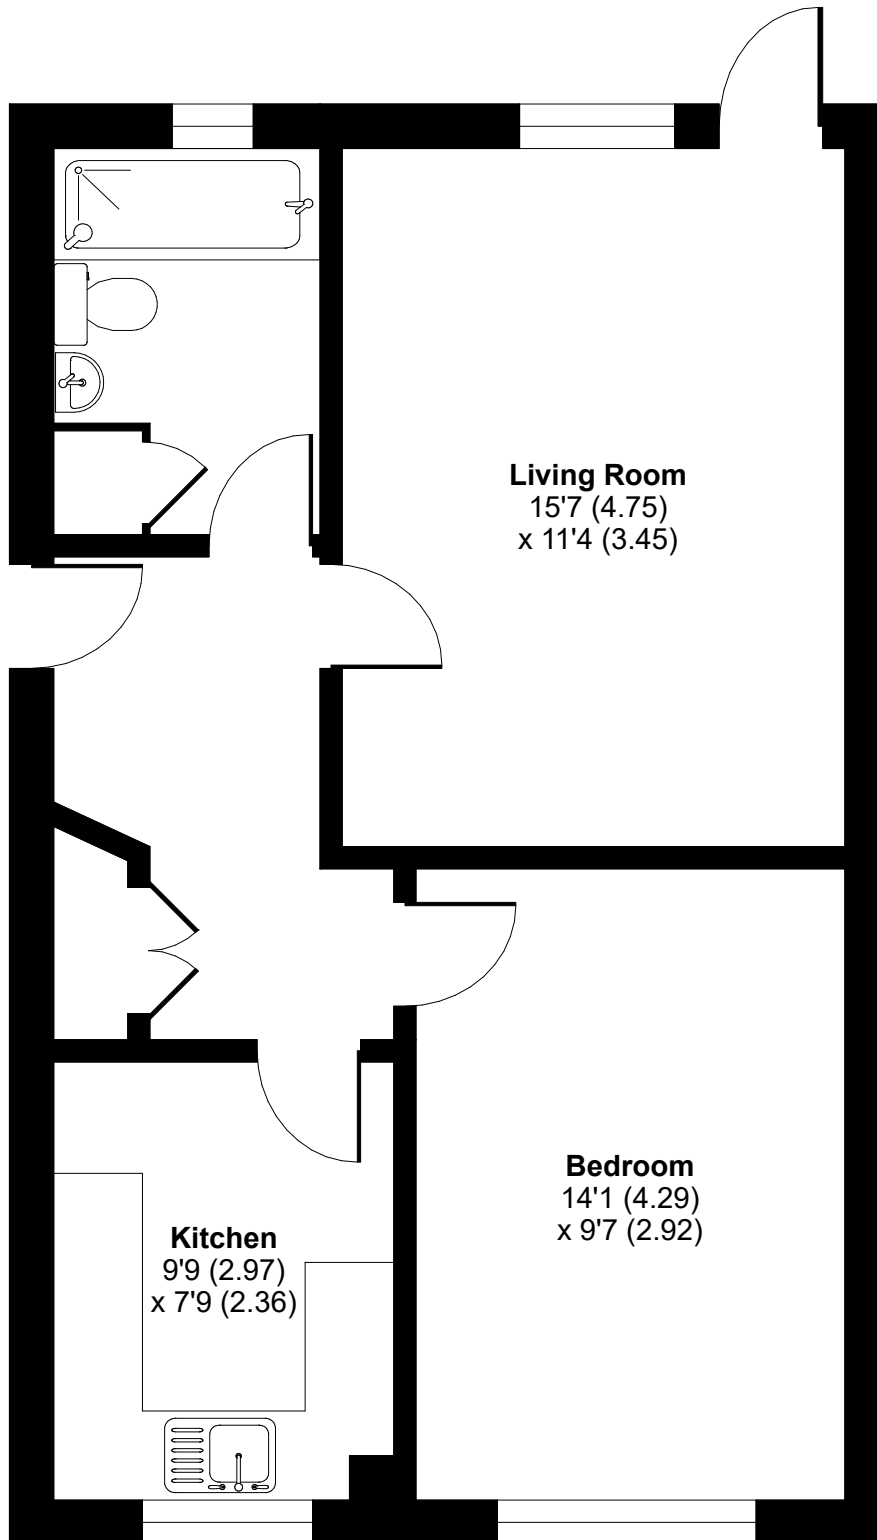

# Fallowfield, Cambridge, CB4

Approximate Area = 540 sq ft / 50.2 sq m

For identification only - Not to scale

**GROUND FLOOR**