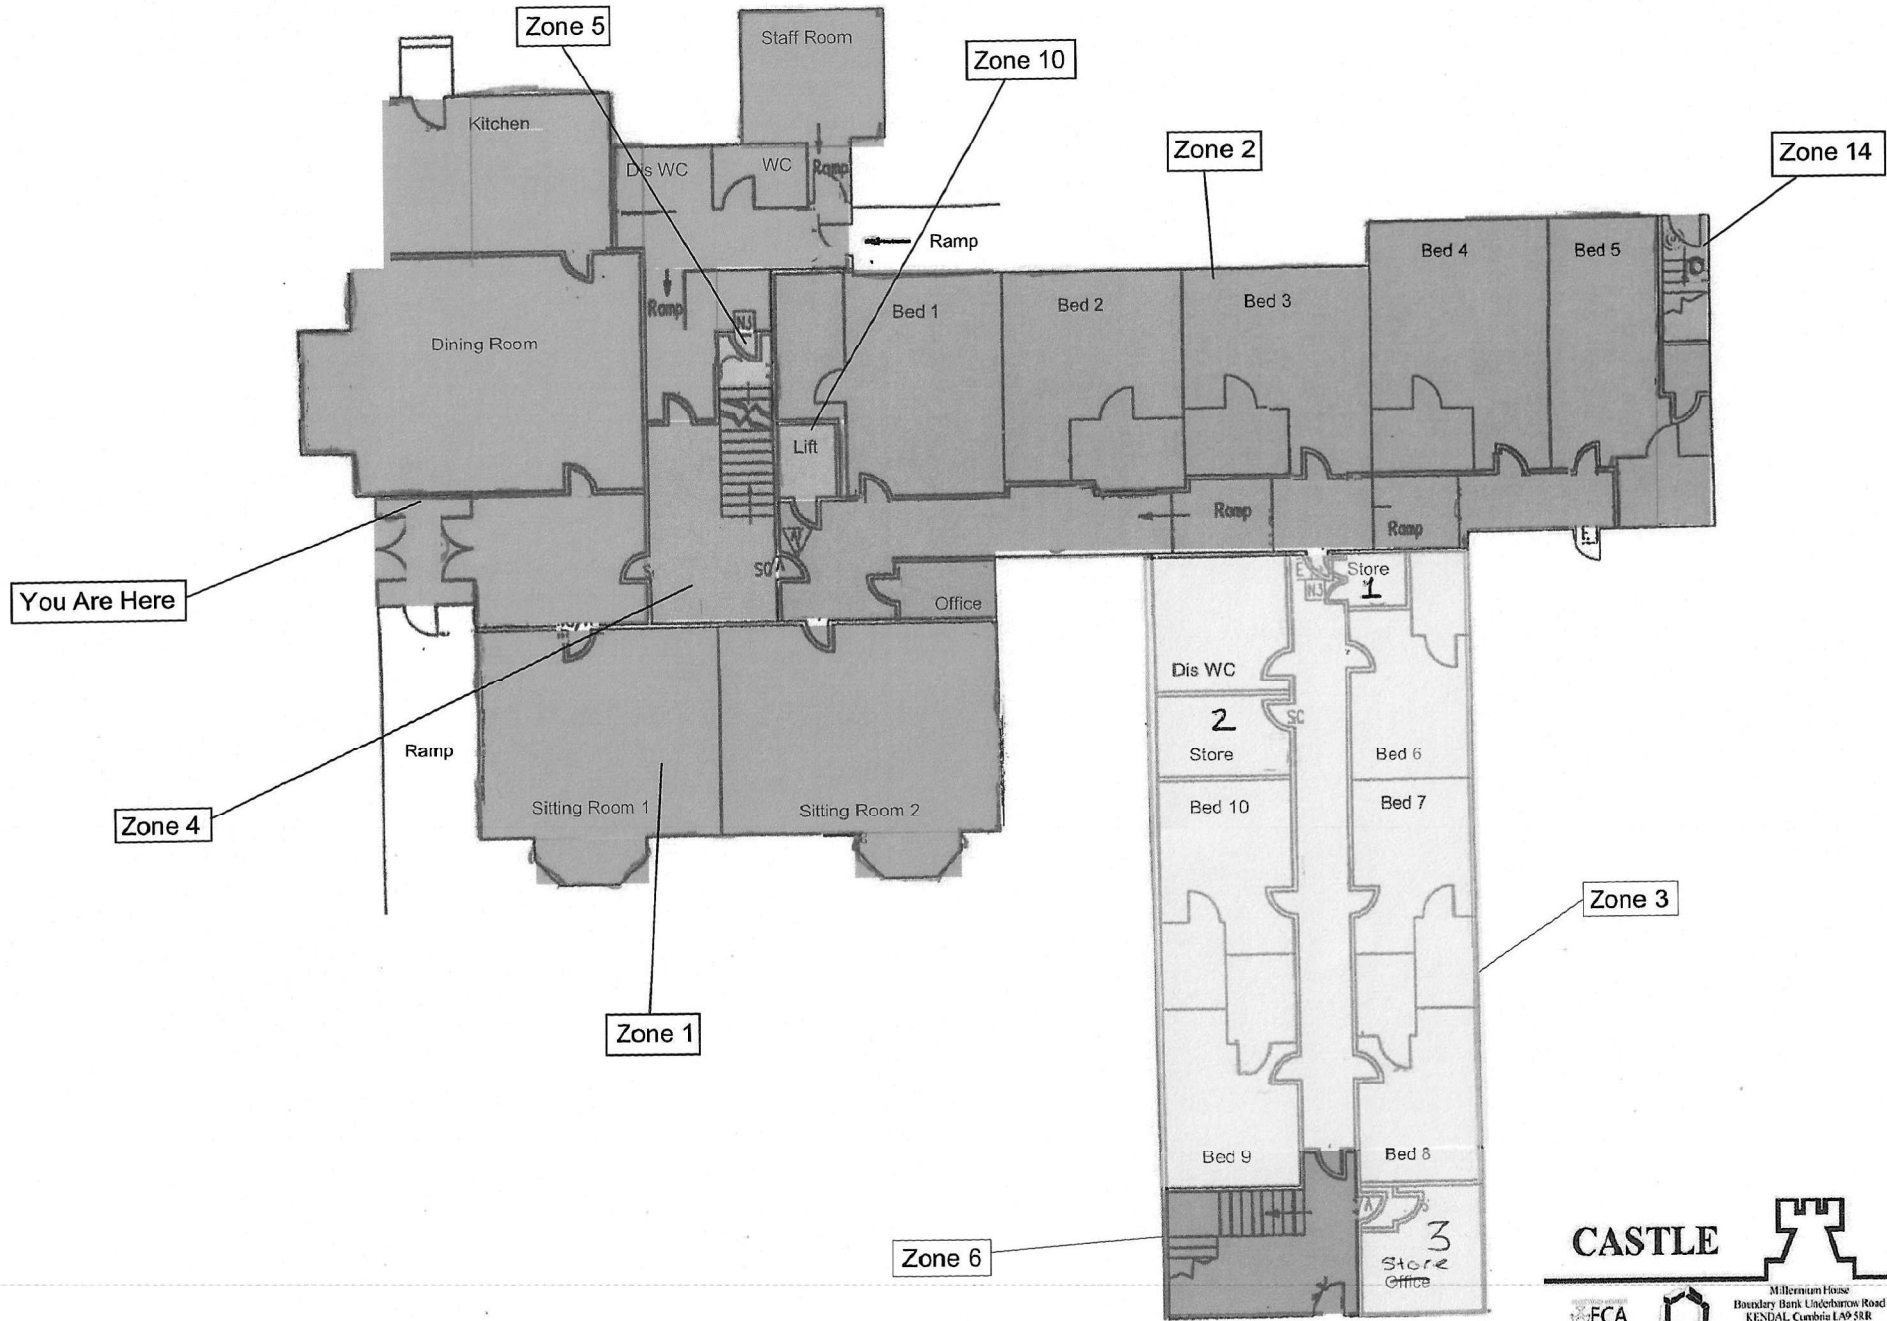

Holmewood Residential Home

Zone Plan
Basement

CASTLE

ALARMS
1981 L

Millennium House
Boundary Bank Underbarrow Road
KENDAL Cumbria LA9 5RR
Tel 01539 731394 Fax 01539 735367
www.castlealarms.com

Zone 13
2nd Floor Loft

Zone 15
Loft Above Room's
21-26

Zone 18
Loft Above Room's
19-20

Zone 17
Loft Above Room's
17-18