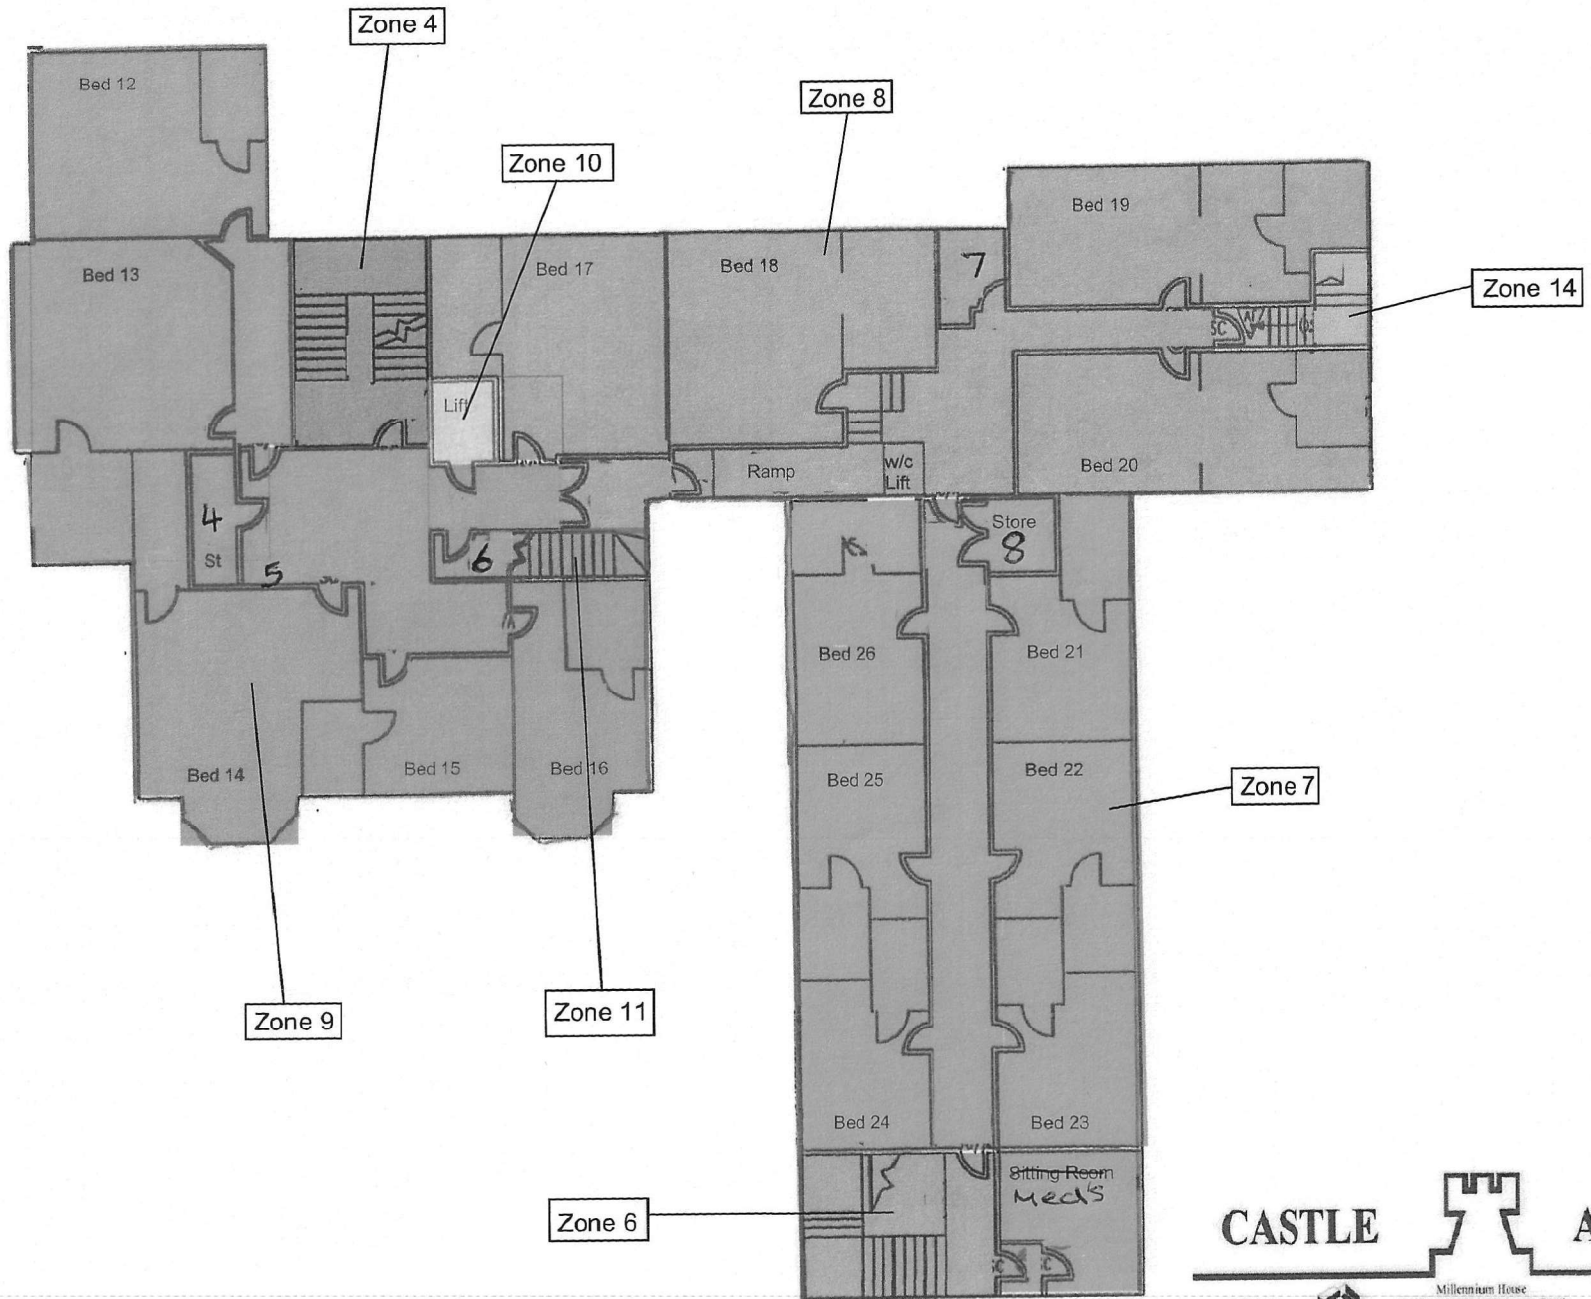

Holmewood Residential Home

Zone Plan
Basement

CASTLE

ALARMS
1981 L

Millennium House
Boundary Bank Underbarrow Road
KENDAL Cumbria LA9 5RR
Tel 01539 731394 Fax 01539 735367
www.castlealarms.com

Zone 13
2nd Floor Loft

Zone 15
Loft Above Room's
21-26

Zone 18
Loft Above Room's
19-20

Zone 17
Loft Above Room's
17-18