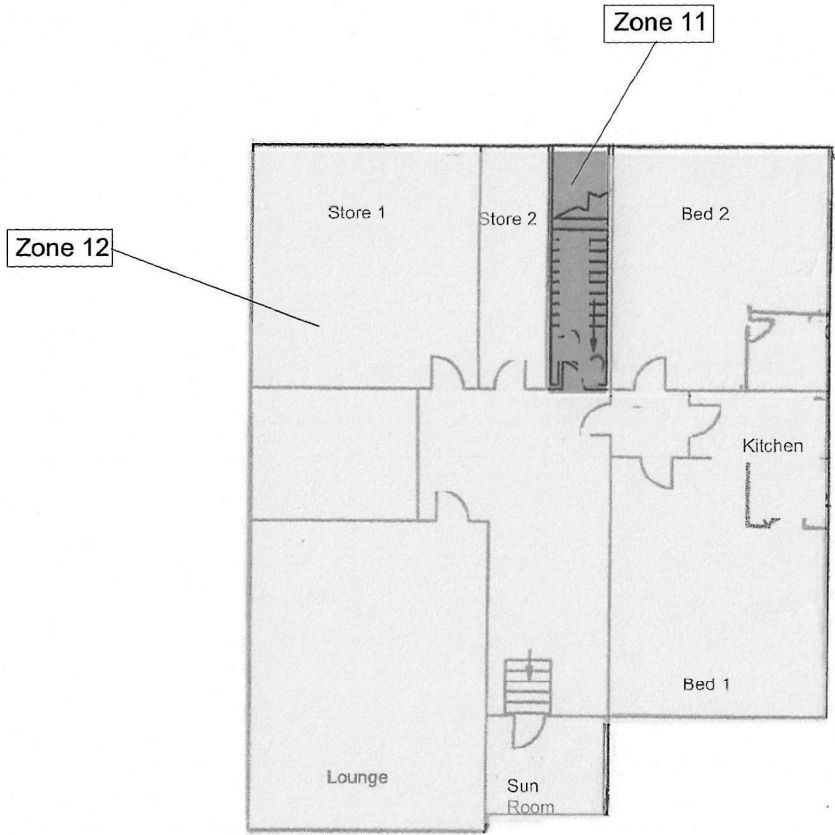

Holmewood Residential Home

Zone Plan
Basement

CASTLE

ALARMS
1981 L

Millennium House
Boundary Bank Underbarrow Road
KENDAL Cumbria LA9 5RR
Tel 01539 731394 Fax 01539 735367
www.castlealarms.com

Zone 13
2nd Floor Loft

Zone 15
Loft Above Room's
21-26

Zone 18
Loft Above Room's
19-20

Zone 17
Loft Above Room's
17-18