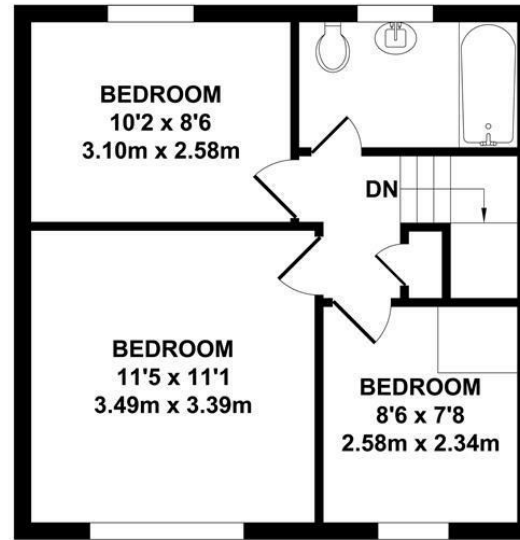

GROUND FLOOR
APPROX. FLOOR AREA
374 SQ.FT.
(34.74 SQ.M.)

FIRST FLOOR
APPROX. FLOOR AREA
374 SQ.FT.
(34.74 SQ.M.)

TOTAL APPROX. FLOOR AREA 748 SQ.FT. (69.48 SQ.M.)

Whilst every attempt has been made to ensure the accuracy of the floor plan contained here, measurements of doors, windows, rooms and any other items are approximate and no responsibility is taken for any error, omission or mis-statement. This plan is for illustrative purposes only and should be used as such by any prospective purchaser. The services, systems and appliances shown have not been tested and no guarantee as to their operability or efficiency can be given.