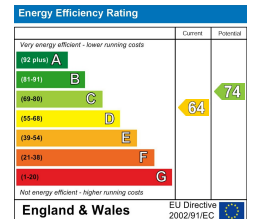

Unit 2 Mid Kent Shopping Centre, Allington, Kent ME16 0PR
01622 94 22 22
allington@khp.me

KHP
www.khp.me
COUNTRY HOMES