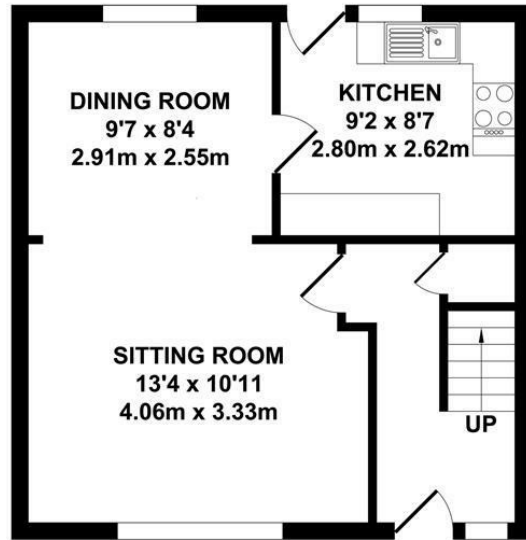

GROUND FLOOR
APPROX. FLOOR AREA
374 SQ.FT.
(34.74 SQ.M.)

FIRST FLOOR
APPROX. FLOOR AREA
374 SQ.FT.
(34.74 SQ.M.)

TOTAL APPROX. FLOOR AREA 748 SQ.FT. (69.48 SQ.M.)

Whilst every attempt has been made to ensure the accuracy of the floor plan contained here, measurements of doors, windows, rooms and any other items are approximate and no responsibility is taken for any error, omission or mis-statement. This plan is for illustrative purposes only and should be used as such by any prospective purchaser. The services, systems and appliances shown have not been tested and no guarantee as to their operability or efficiency can be given.