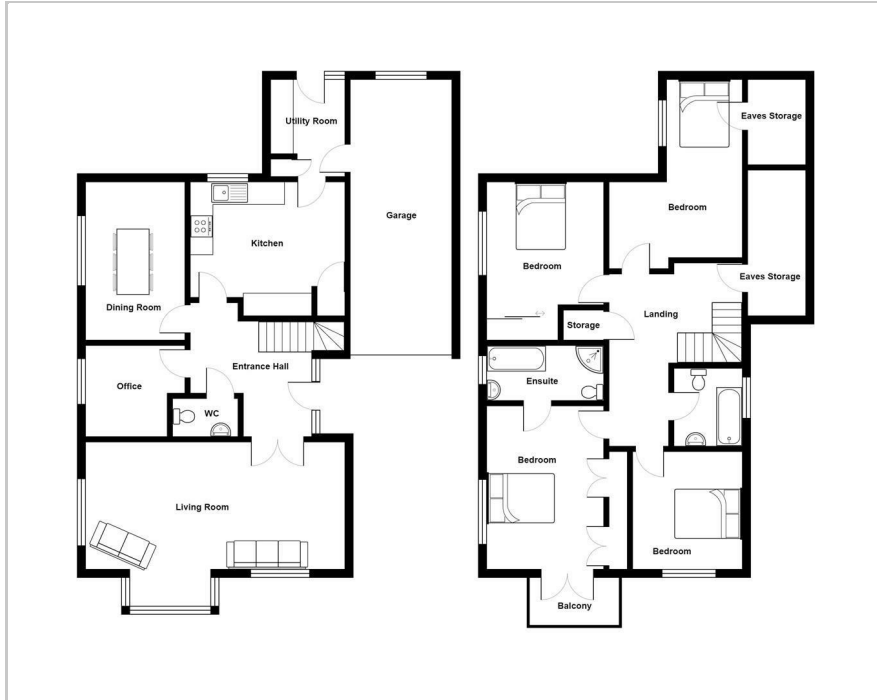

Area Map

Accommodation

- Detached Residence
- Individually Built
- Fantastic Views
- Three Reception Rooms
- Two Garages
- Brilliant Location
- Four Double Bedrooms
- Off-Road Parking

Viewing

Please contact us on 01934 900714 if you wish to arrange a viewing appointment for this property or require further information.