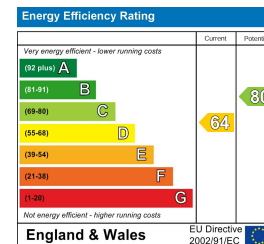

Energy Efficiency Graph

These particulars, whilst believed to be accurate are set out as a general outline only for guidance and do not constitute any part of an offer or contract. Intending purchasers should not rely on them as statements of representation of fact, but must satisfy themselves by inspection or otherwise as to their accuracy. No person in this firm's employment has the authority to make or give any representation or warranty in respect of the property.