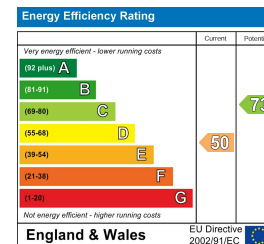

Viewing

Please contact us on 01934 900714 if you wish to arrange a viewing appointment for this property or require further information.

Energy Efficiency Graph

These particulars, whilst believed to be accurate are set out as a general outline only for guidance and do not constitute any part of an offer or contract. Intending purchasers should not rely on them as statements of representation of fact, but must satisfy themselves by inspection or otherwise as to their accuracy. No person in this firm's employment has the authority to make or give any representation or warranty in respect of the property.