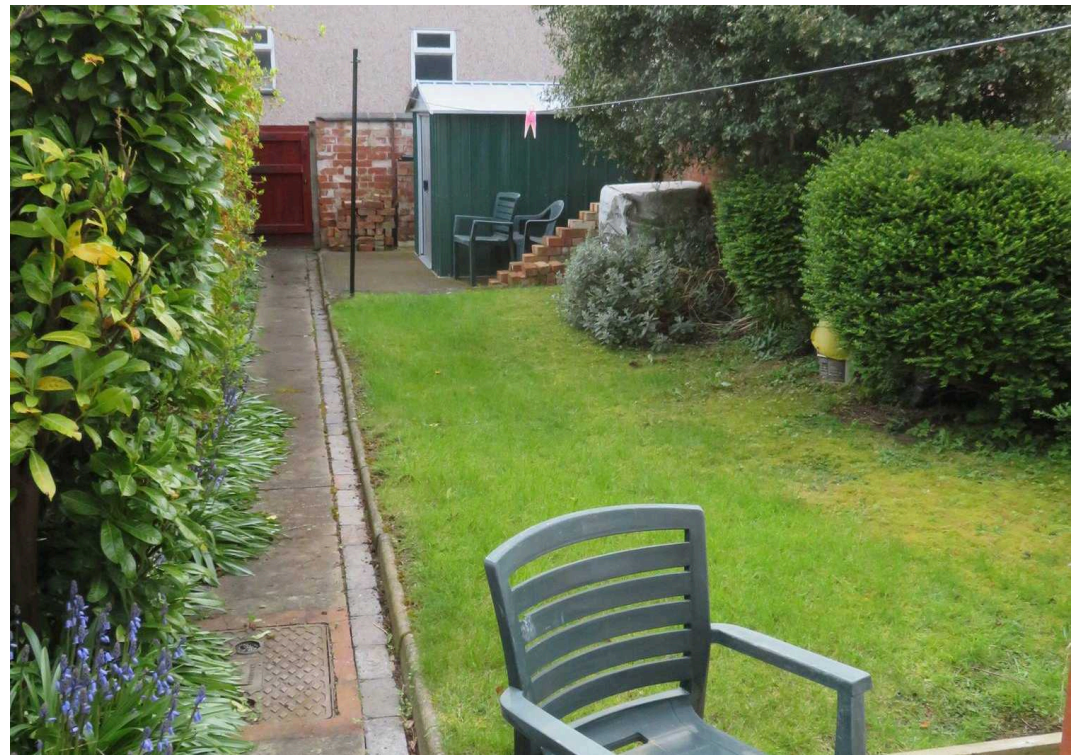

Room 2 15 Radcliffe Road, Coventry
£550 pcm

Room 2 15 Radcliffe Road , Coventry

Charming double bedroom to rent in a 5 bedroom shared house on Earlsdon Highstreet. Immaculate condition with front and rear gardens. Fully furnished, bills included, modern kitchen, ideal for students or professionals. Book a viewing for comfort, convenience, and style. Council Tax band: TBD

- Gardens To Front & Rear
- Fully Furnished
- Excellent Transport Links For Both Universities
- Modern Gas Central Heating - Modern Double Glazing
- All Bills Included
- Beautiful Modern Shared Kitchen
- Situated On Earlsdon Highstreet
- Large Double Bedroom To Rent In A 5 Bedroom Shared House In Immaculate Condition
- Shared Shower Room With One Other Room