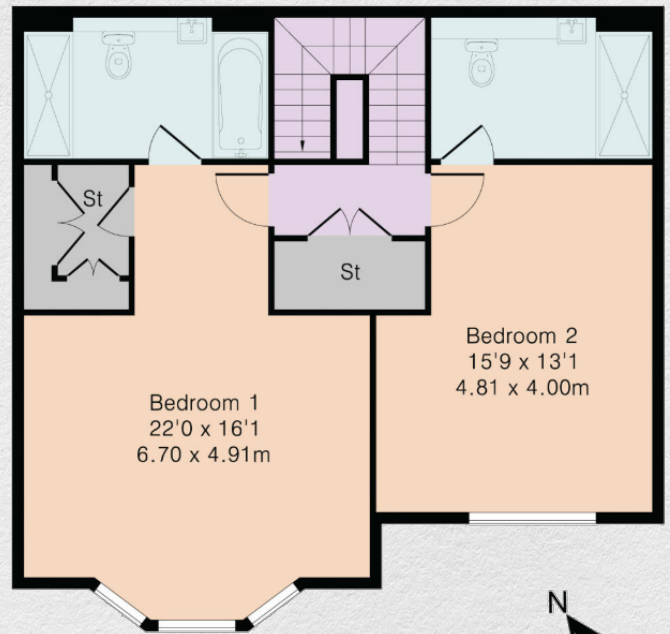

Ground Floor

Second Floor

Address:	sq ft	bed	bath
9 Millbank Quarter, London, SW1P	1,389	2	3

*** For illustration purposes only. Could not be to scale. One-London aims to ensure accuracy but is not liable for any discrepancies.*