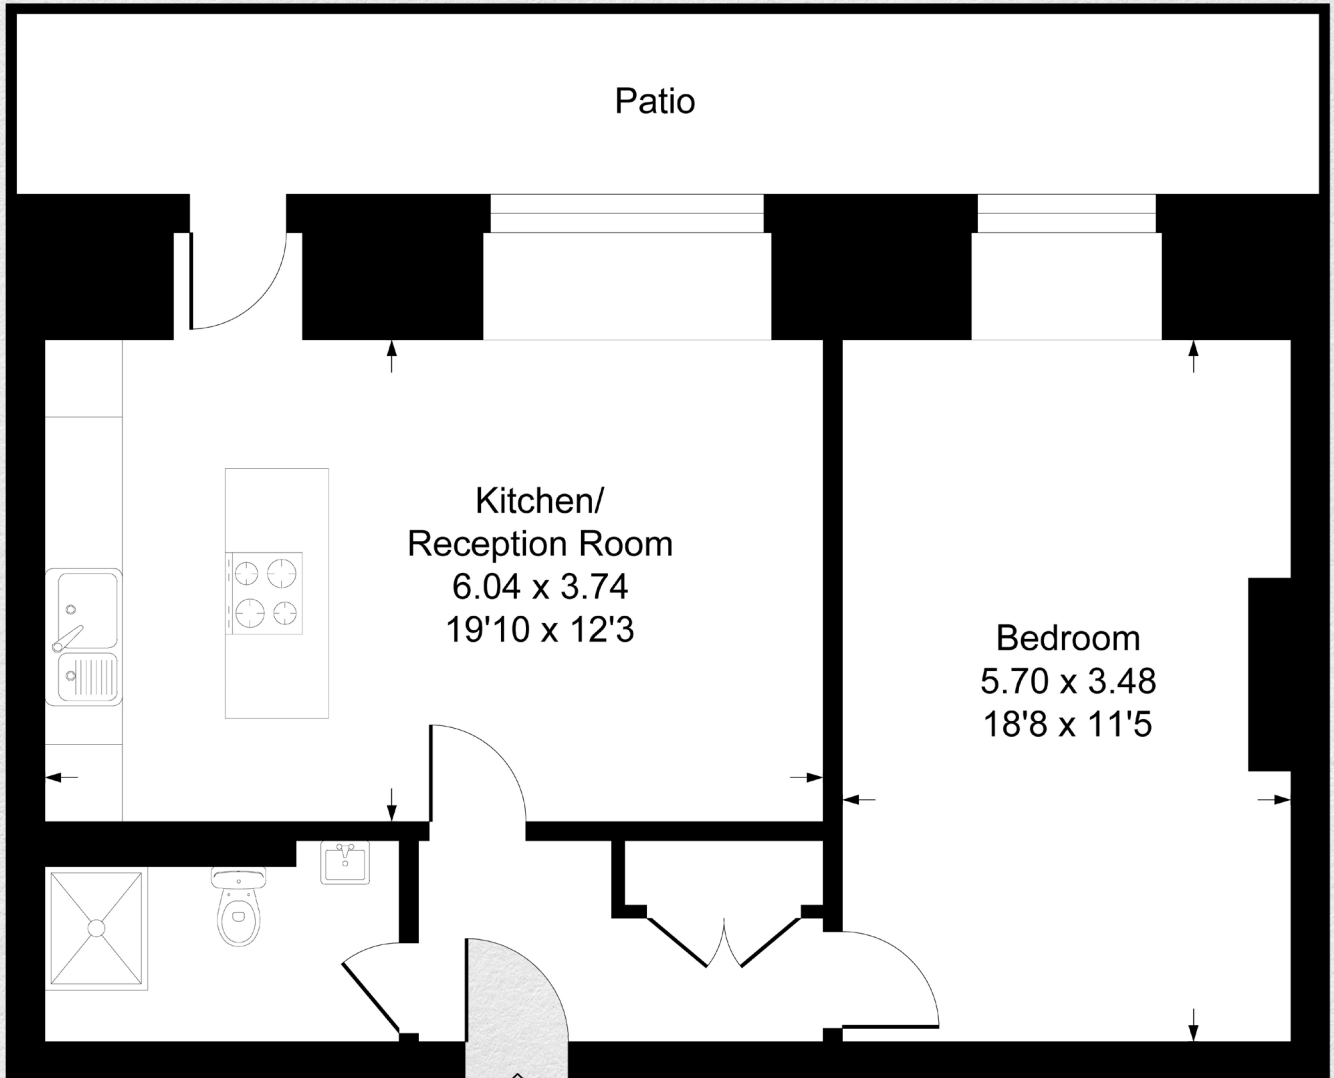

Buckingham Gate, London SW1

£1,275,000

- 1 bedroom
- 1 bathroom
- Spacious living area
- Large private patio
- Bright and modern
- 654 sq ft
- Next to Buckingham Palace
- 24 hour concierge

Exceptional location. This 1 bedroom, 1 bathroom apartment is right next to Buckingham Palace Available now !!

This modern lower ground apartment in a prestigious development situated right next Buckingham Palace.

The apartment has a spacious open plan reception room, large bedroom and high specification fixtures and fittings throughout. The flat also benefits from a concierge and lift access

Convenient for amenities in St James, Victoria & Green Park.

Apartments like this do not come to the market often. Contact us for more information.

Lower Ground Floor

Address:	sq ft	bed	bath
Buckingham Gate, London. SW1E	654	1	1

*** For illustration purposes only. Could not be to scale. One-London aims to ensure accuracy but is not liable for any discrepancies.*