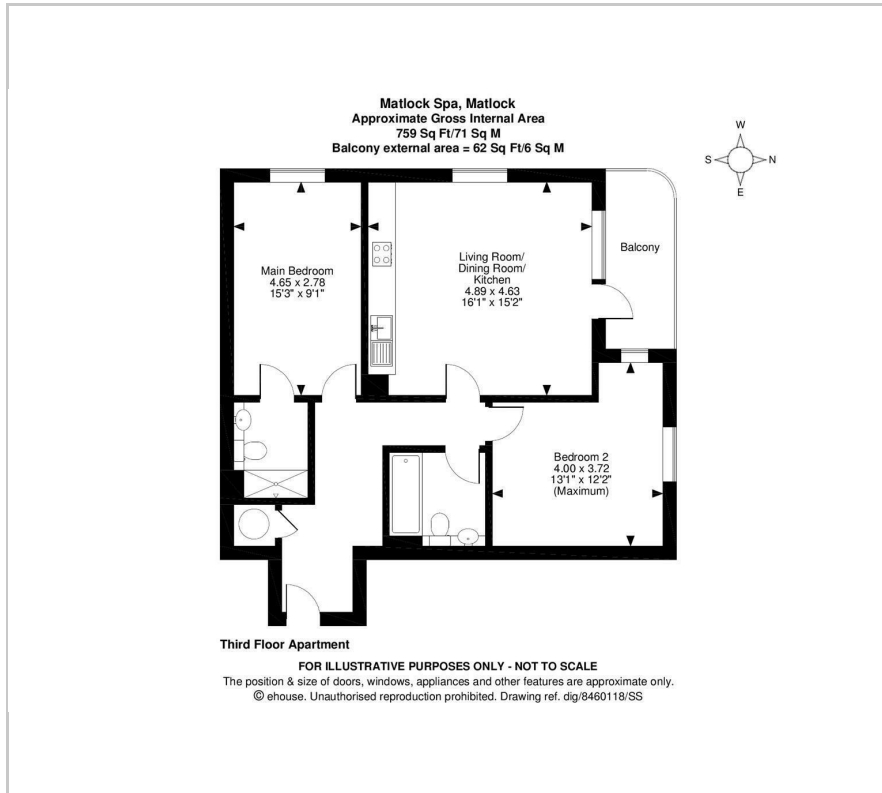

- Two bedroom apartment
- Open plan living room and kitchen
- Master bedroom with ensuite
- Second double bedroom
- Bathroom
- Allotted parking
- Balcony
- Stunning views

Viewing

Please contact our Charles Bartlett Residential Office on 07939 496551

# Floor Plan