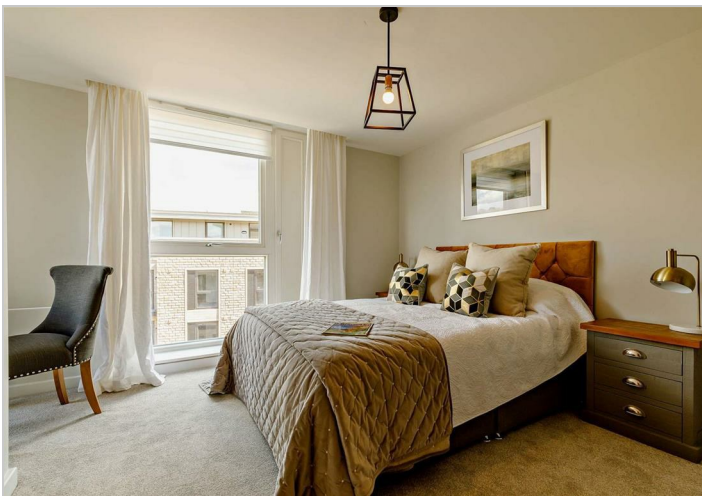

Energy Efficiency Graph

These particulars, whilst believed to be accurate are set out as a general outline only for guidance and do not constitute any part of an offer or contract. Intending purchasers should not rely on them as statements of representation of fact, but must satisfy themselves by inspection or otherwise as to their accuracy. No person in this firm's employment has the authority to make or give any representation or warranty in respect of the property.