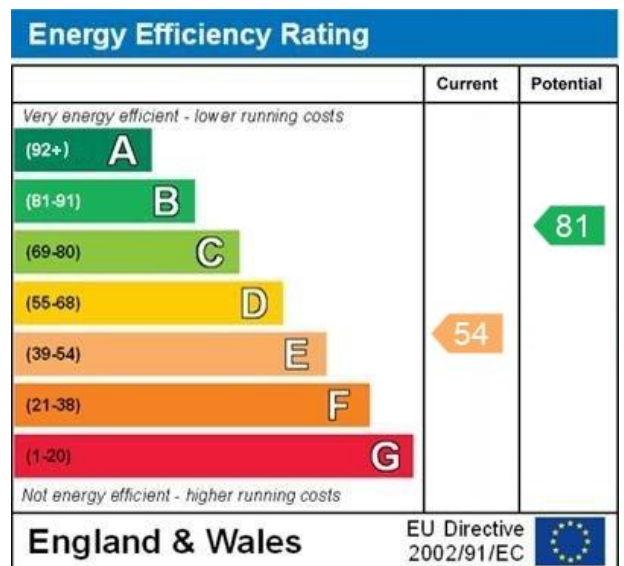

maintenance when required.

OTHER INFORMATION Whilst every care has been taken to prepare these sales particulars, they are for guidance purposes only. All measurements are approximate and are for general guidance purposes only and whilst every care has been taken to ensure their accuracy, they should not be relied upon and potential buyers are advised to recheck the measurements. These particulars do not constitute part or all of an offer or contract and Smart Estate agent has not verified the legal title of the property and the buyers must obtain verification from their solicitor. We have not tested any fixtures, fittings, equipment and it is the buyers interests to check the functionality of any appliances.