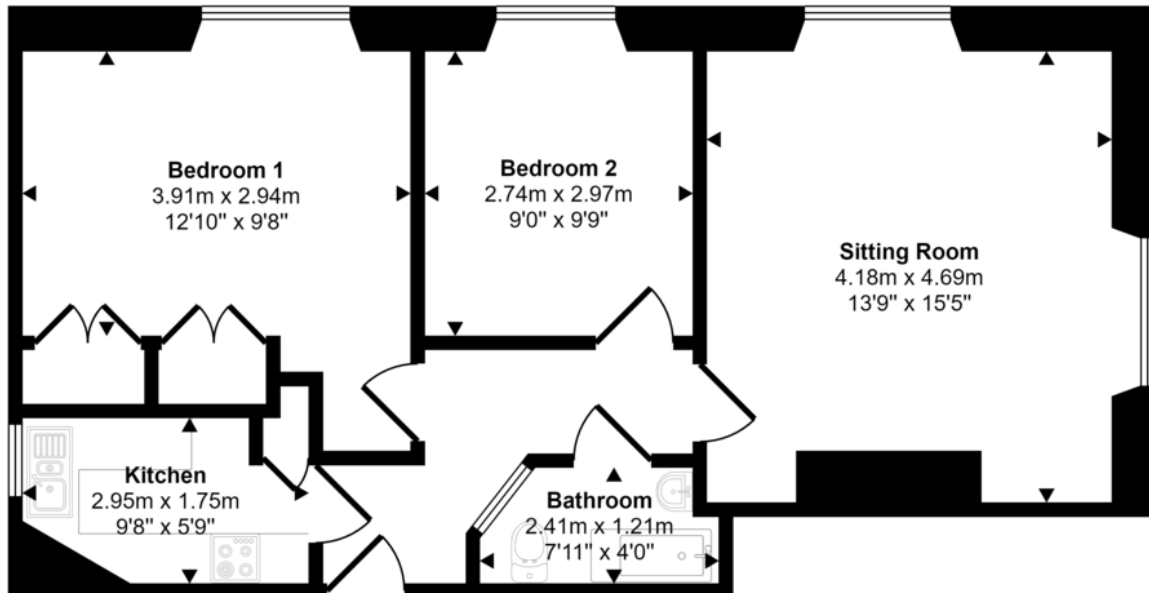

WWW.EPC4U.COM

Approx Gross Internal Area
63 sq m / 675 sq ft

Floorplan

This floorplan is only for illustrative purposes and is not to scale. Measurements of rooms, doors, windows, and any items are approximate and no responsibility is taken for any error, omission or mis-statement. Icons of items such as bathroom suites are representations only and may not look like the real items. Made with Made Snappy 360.