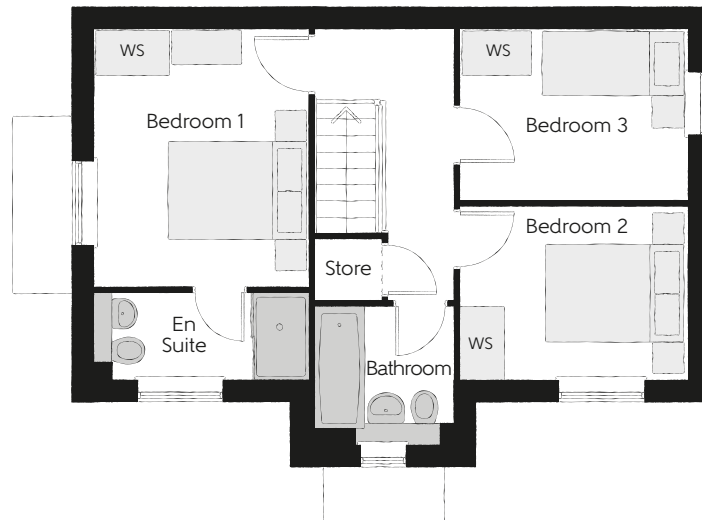

THE
ARTISAN
COLLECTION

The Thespian

THREE BEDROOM HOME

Country Contemporary version.

bellway.co.uk

BEAULIEU
CHELMSFORD - ESSEX

Bellway

First Floor

Bedroom 1	3.56m x 2.95m	11'8" x 9'8"
Bedroom 1 En Suite	2.95m x 1.20m	9'8" x 3'11"
Bedroom 2	3.18m x 2.39m	10'5" x 7'10"
Bedroom 3	3.18m x 2.37m	10'5" x 7'9"
Bathroom	1.92m x 1.90m	6'4" x 6'3"

Ground Floor

Kitchen/Dining	4.85m x 3.11m	15'11" x 10'3"
Living Room	4.85m x 3.48m _(max)	15'11" x 11'5" _(max)
Cloakroom	1.92m x 0.96m	6'4" x 3'2"

Clks - Cloakroom WS - Wardrobe Space (suggestion only, wardrobe not included) ---- - Reduced Head Height

Furniture arrangements are for illustrative purposes only. Items are not included, nor to scale.

The items shown in this key may be subject to change, and positions could vary from those indicated on this floorplan. Please refer to Sales Advisor for details of your selected plot. Computer generated image shown overleaf. External finishes, landscaping and configuration may vary from plot to plot. Please refer to Sales Advisor for further details. All dimensions are approximate and should not be used for carpet sizes, appliance spaces or furniture. We operate a policy of continuous improvement and individual features such as kitchen and bathroom layouts, doors, windows, garages and elevational treatments may vary from time to time. Consequently these particulars should be treated as general guidance only and do not constitute a contract, part of a contract or a warranty. TH/CC/400/S00/D/01a/F.