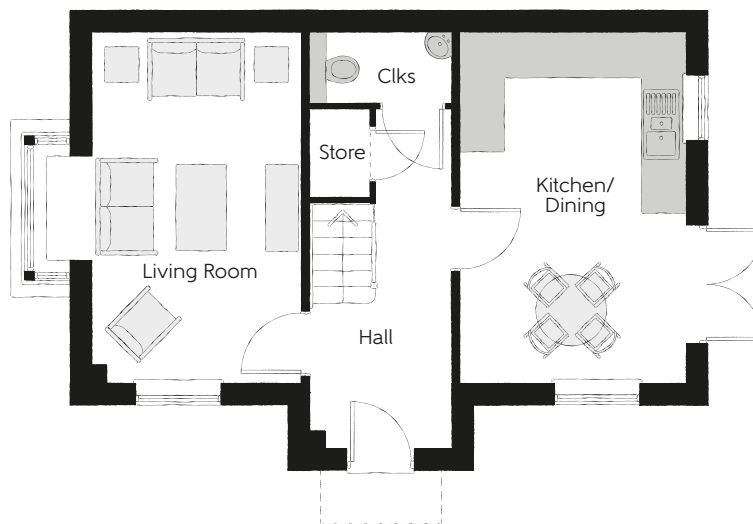

THE
ARTISAN
COLLECTION

The Thespian

THREE BEDROOM HOME

Country Contemporary version.

bellway.co.uk

BEAULIEU
CHELMSFORD - ESSEX

Bellway

First Floor

Bedroom 1	3.56m x 2.95m	11'8" x 9'8"
Bedroom 1 En Suite	2.95m x 1.20m	9'8" x 3'11"
Bedroom 2	3.18m x 2.39m	10'5" x 7'10"
Bedroom 3	3.18m x 2.37m	10'5" x 7'9"
Bathroom	1.92m x 1.90m	6'4" x 6'3"

Ground Floor

Kitchen/Dining	4.85m x 3.11m	15'11" x 10'3"
Living Room	4.85m x 3.48m _(max)	15'11" x 11'5" _(max)
Cloakroom	1.92m x 0.96m	6'4" x 3'2"

Clks - Cloakroom WS - Wardrobe Space (suggestion only, wardrobe not included) ---- - Reduced Head Height

Furniture arrangements are for illustrative purposes only. Items are not included, nor to scale.

The items shown in this key may be subject to change, and positions could vary from those indicated on this floorplan. Please refer to Sales Advisor for details of your selected plot. Computer generated image shown overleaf. External finishes, landscaping and configuration may vary from plot to plot. Please refer to Sales Advisor for further details. All dimensions are approximate and should not be used for carpet sizes, appliance spaces or furniture. We operate a policy of continuous improvement and individual features such as kitchen and bathroom layouts, doors, windows, garages and elevational treatments may vary from time to time. Consequently these particulars should be treated as general guidance only and do not constitute a contract, part of a contract or a warranty. TH/CC/400/S00/D/01a/F.