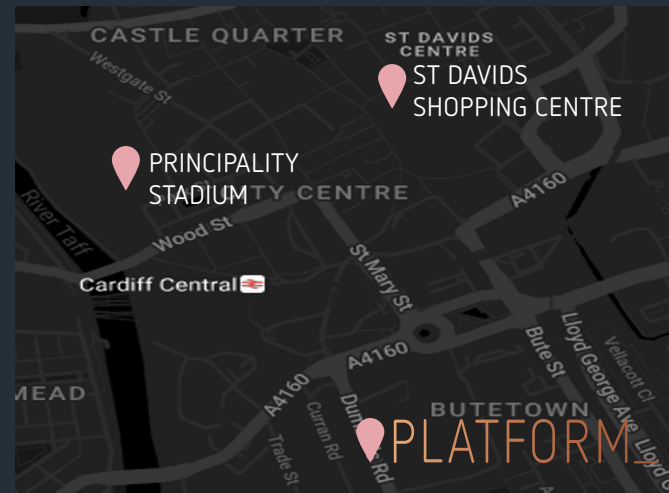

PLATFORM_ is conveniently situated in the heart of Cardiff, only a 3-minute walk to Cardiff Central Train Station and less than a 10-minute walk to the City Centre. There is an on-site Co-Op convenience store which is great for those last minute shopping runs.

SAFE AND SECURE

KEY-LESS ACCESS

FURNISHED OR UNFURNISHED

PARKING AVAILABLE

PLATFORM_ LOYALTY

ON-SITE CO-OP

3 MINUTES FROM CARDIFF CENTRAL TRAIN STATION

7 MINUTES FROM ST DAVIDS SHOPPING CENTRE