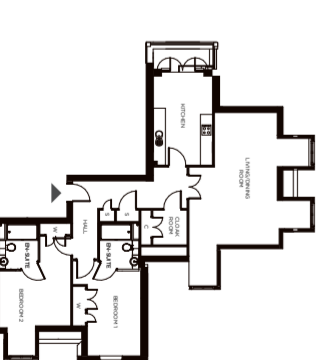

● Penthouse

There are 7 Penthouse apartments, ranging from 1,313 ft² (122 m²) to 2,164 ft² (201 m²).

Ask a village adviser for more detailed apartment plans. All layouts/dimensions are for illustrative purposes only. Maximum distances shown.