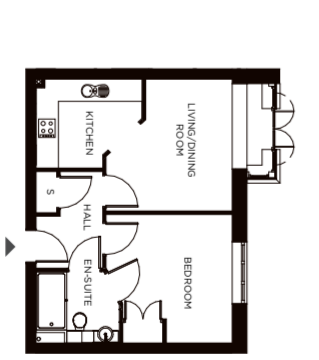

● Village Centre

There are 28 Village Centre apartments, ranging from 506 ft² (47 m²) to 1,109 ft² (103 m²).