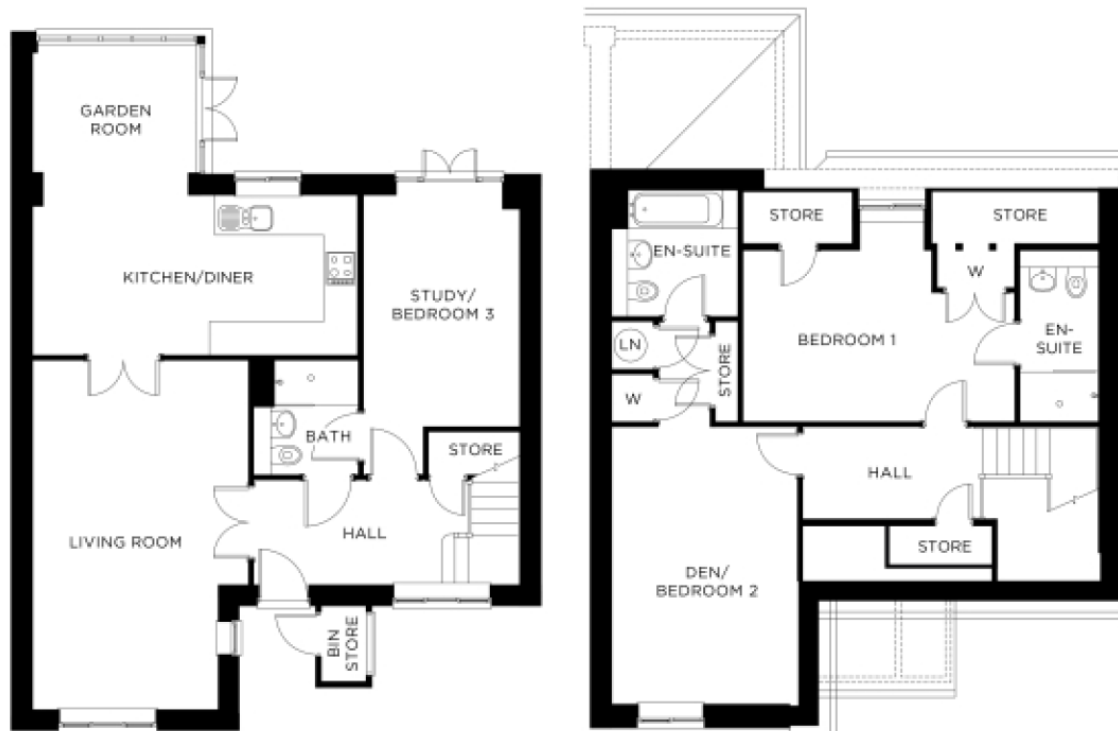

BRAMSHOTT — PLACE —

Inspired in Hampshire

16 King Georges Drive & Garage

Please be advised that the subject is a mirror image of the above