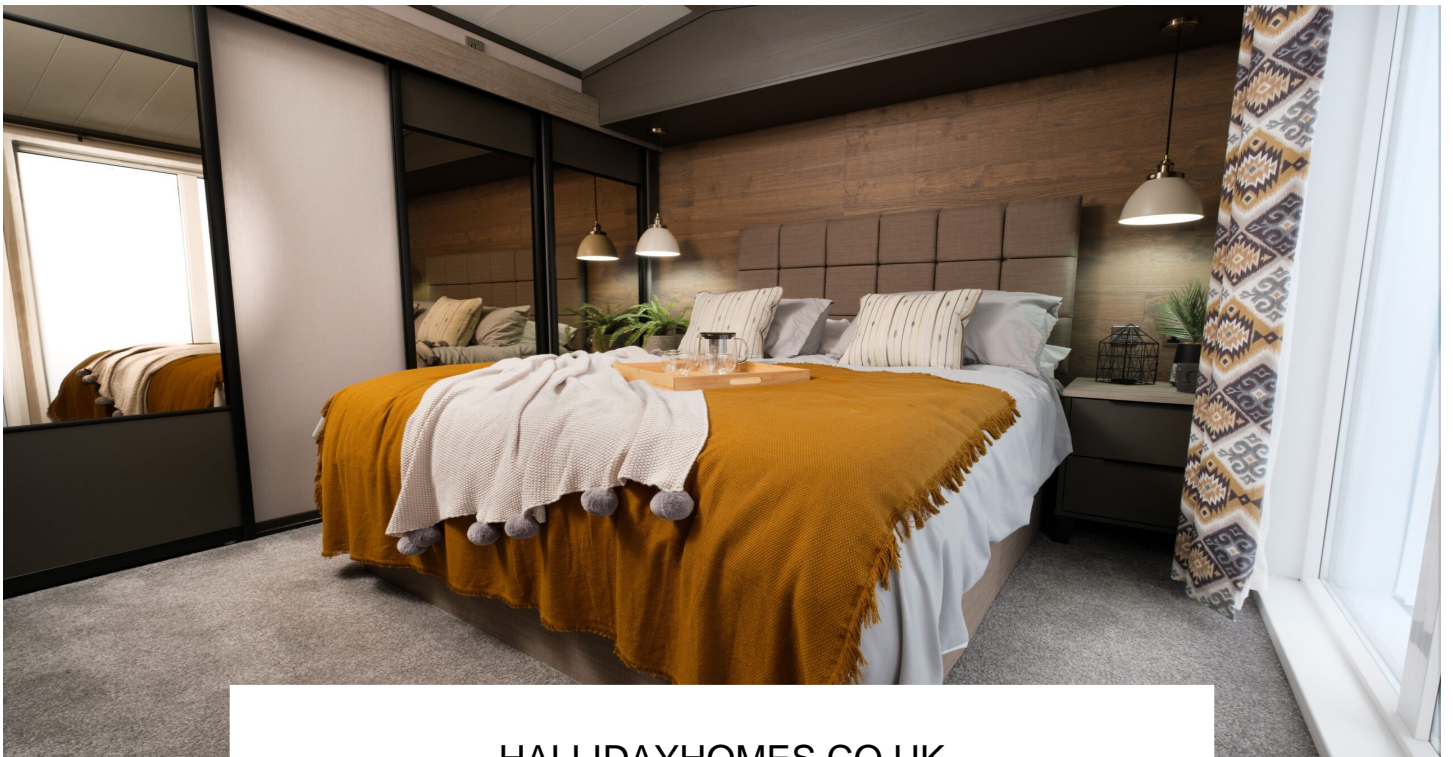

Lakewood Lodge Castleton Road, Tullibardine

Lakewood Lodge Castleton Road

Welcomed to the market is the brand-new luxury Lakewood Lodge, which is located within the new and exclusive holiday resort at Tullibardine. Fully furnished and ready to step into, with the option to add a hot-tub, a home away from home. These properties also offer an attractive holiday rental income for investors.

The lodge is one of the most spacious of the lodge range, Perfect for entertaining, it's been designed to bring family and friends together with a modern open-plan design. The well-proportioned accommodation comprises; open plan lounge/dining/kitchen and a balcony off the lounge, 2 double bedrooms one of which has an en-suite, and bathroom. Externally, there is grey decking, and car parking for up to 2 cars.