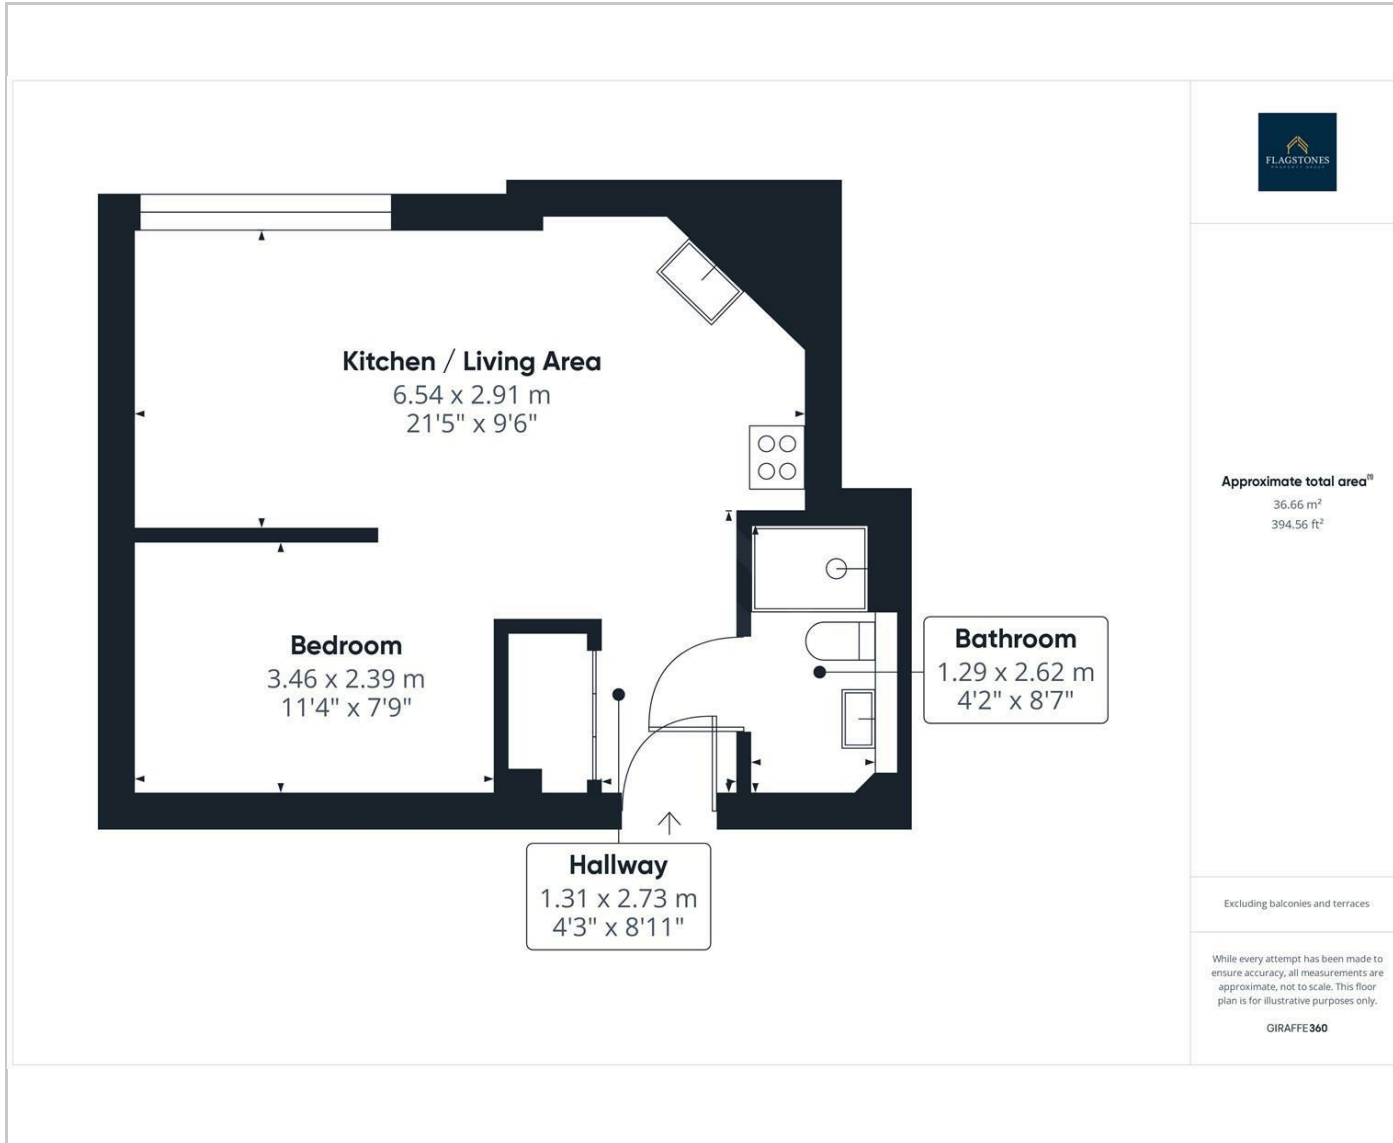

This apartment boasts new furniture, adding a touch of elegance to its modern design. Complete with an underground car park for convenience, a private balcony for relaxation, and full integrated appliances for functionality, every aspect of comfort and luxury is catered to. Don't miss the chance to call this remarkable apartment home. Contact us now to arrange a viewing and immerse yourself in sophisticated living.

Description

Situation

Furnished

Council Tax Band:

Available:

Floor Plans

Area Map

Energy Performance Graph