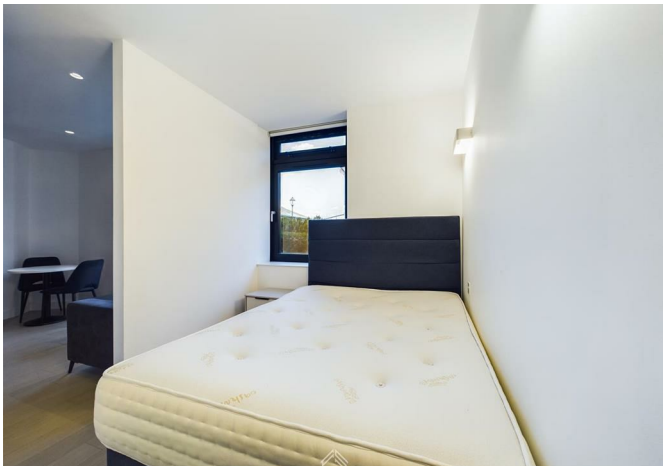

Vulcan House, z634 New Horizons Court, Brentford, TW8 9GJ
£1,450

Vulcan House, z634 New Horizons Court, Brentford, TW8 9GJ

£1,450

Discover the perfect blend of comfort and convenience in this charming apartment for rent in Brentford. Nestled in a desirable location, this fully furnished flat offers a delightful living space that is both stylish and functional. Enjoy the ease of having your own dedicated parking space, ensuring a hassle-free experience.

This flat location has a vast choice of shops and restaurants and comprises two large shopping centres nearby.

Furniture includes Double Bed with mattress, sofa, wardrobe, bedside unit, washing machine, Dishwasher, Blinds

Brentford's riverside location, coupled with its local shops, bars, and restaurants, creates a charming living environment. Plus, having quick access to central London through Brentford station makes commuting or exploring the city quite convenient. Turin Court appears to offer a range of apartment layouts and views, providing options for different preferences. While the photos and floor plan serve as illustrations, they likely capture the essence of the apartments available in the development.