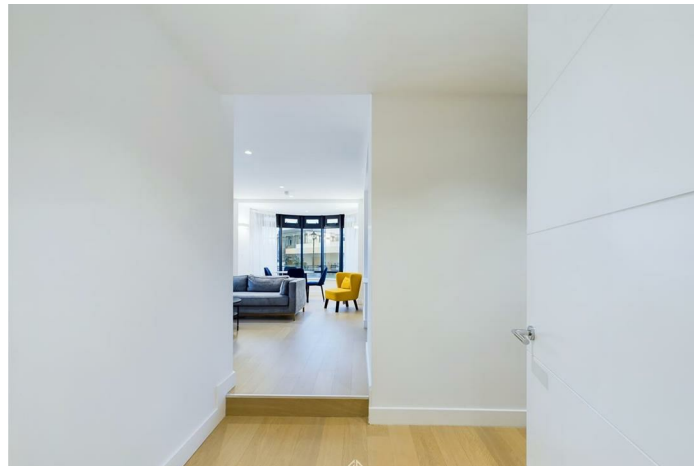

Furnished
Council Tax Band:
Available: