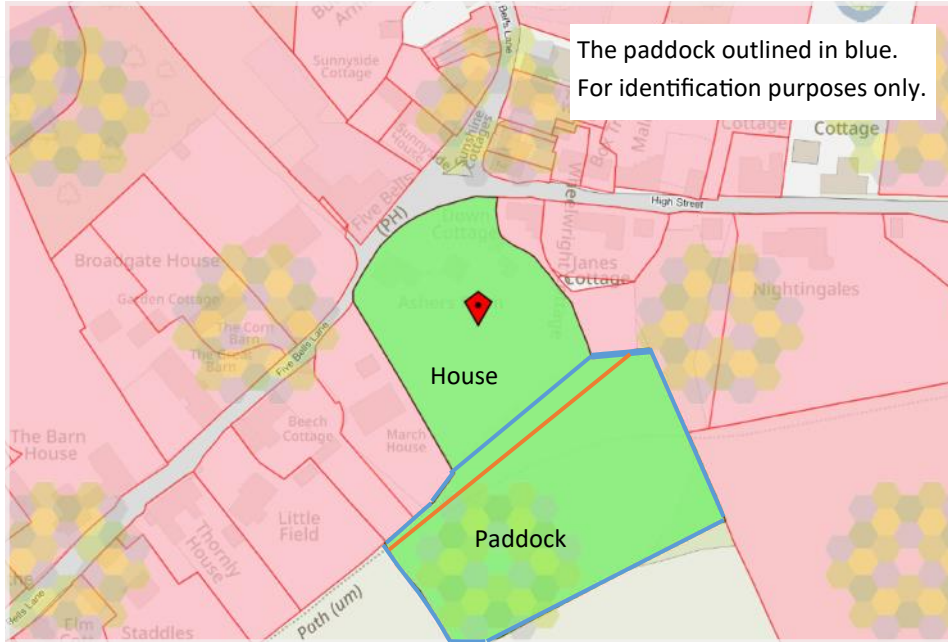

Ashers Farm Paddock, Nether Wallop

Myddelton & Major

Site Plan for Paddock

A fenced paddock amounts to approx. 1.25 acres. This is edged blue on the Site Plan below. There is a Public Footpath which goes through the paddock and is marked in red. The paddock is suitable for a variety of uses, including grazing for livestock.

Note - The Agents are marketing Ashers Farm separately. The Paddock will not be sold until a sale is arranged on the main house and garden. Please enquire with the Agents for more information.

Pedestrian access to the paddock is off Aylwards Way along a track, which can be reached from Five Bells Lane.

Ashers Farm Paddock, Five Bells Lane, Nether Wallop, Hampshire, SO20 8HA

Ashers Farm Paddock is situated in the Test Valley village of Nether Wallop. The village has a primary school, church and village hall. The neighbouring village of Over Wallop has a shop & post office and pub. Within 5 miles lies Stockbridge a popular fishing town with boutique shops, restaurants, pubs & cafes.