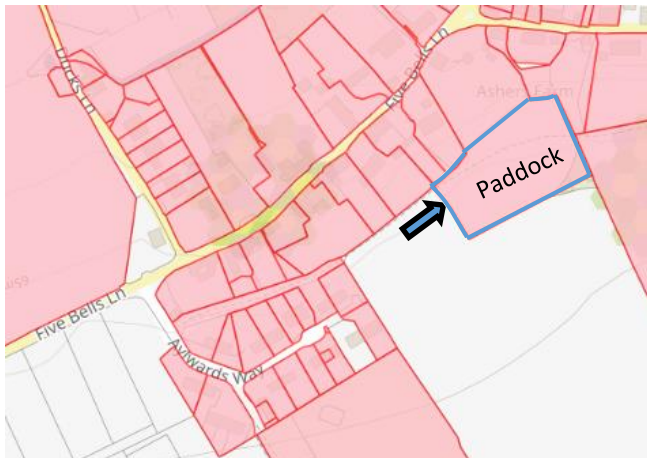

Ashers Farm Paddock, Nether Wallop

Myddelton & Major

Site Plan for Paddock

A fenced paddock amounts to approx. 1.25 acres. This is edged blue on the Site Plan below. There is a Public Footpath which goes through the paddock and is marked in red. The paddock is suitable for a variety of uses, including grazing for livestock.

Note - The Agents are marketing Ashers Farm separately. The Paddock will not be sold until a sale is arranged on the main house and garden. Please enquire with the Agents for more information.

Pedestrian access to the paddock is off Aylwards Way along a track, which can be reached from Five Bells Lane.

Ashers Farm Paddock, Five Bells Lane, Nether Wallop, Hampshire, SO20 8HA

Ashers Farm Paddock is situated in the Test Valley village of Nether Wallop. The village has a primary school, church and village hall. The neighbouring village of Over Wallop has a shop & post office and pub. Within 5 miles lies Stockbridge a popular fishing town with boutique shops, restaurants, pubs & cafes.