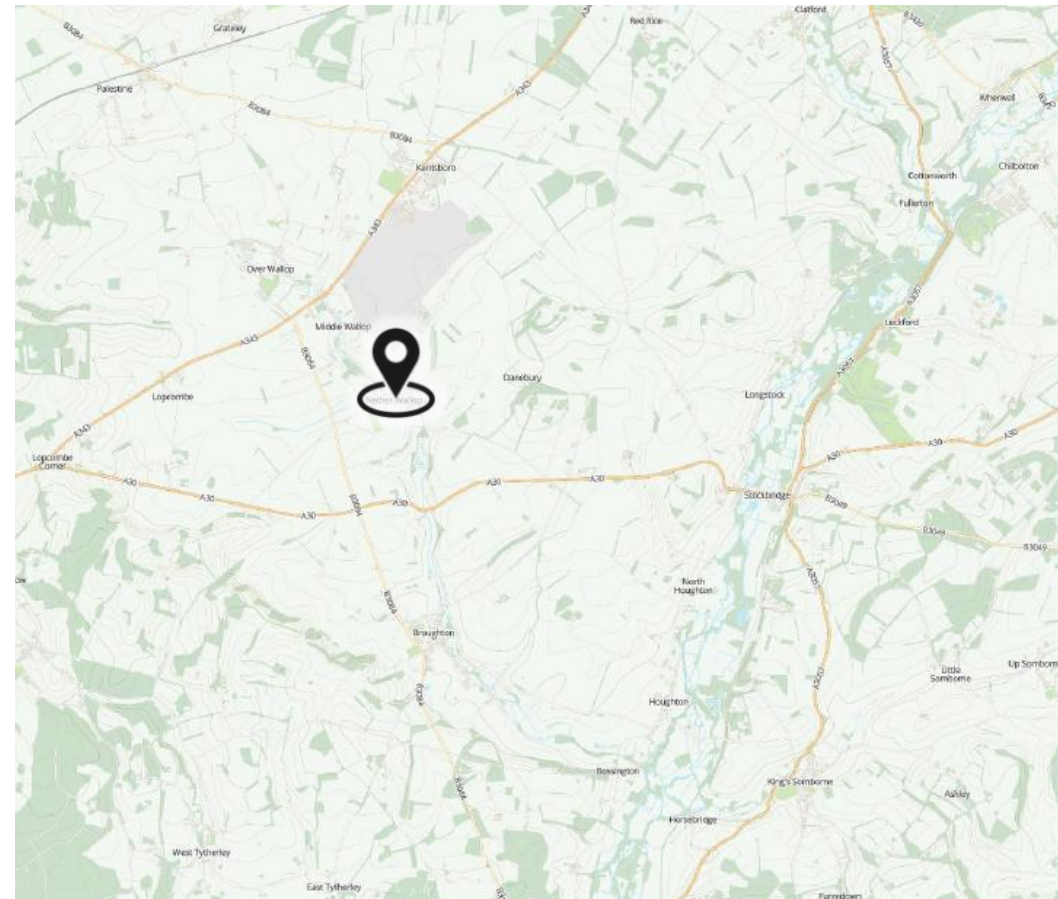

Ashers Farm Paddock, Nether Wallop

Myddelton & Major

Site Plan for Paddock

A fenced paddock amounts to approx. 1.25 acres. This is edged blue on the Site Plan below. There is a Public Footpath which goes through the paddock and is marked in red. The paddock is suitable for a variety of uses, including grazing for livestock.

Note - The Agents are marketing Ashers Farm separately. The Paddock will not be sold until a sale is arranged on the main house and garden. Please enquire with the Agents for more information.

Pedestrian access to the paddock is off Aylwards Way along a track, which can be reached from Five Bells Lane.

Ashers Farm Paddock, Five Bells Lane, Nether Wallop, Hampshire, SO20 8HA

Ashers Farm Paddock is situated in the Test Valley village of Nether Wallop. The village has a primary school, church and village hall. The neighbouring village of Over Wallop has a shop & post office and pub. Within 5 miles lies Stockbridge a popular fishing town with boutique shops, restaurants, pubs & cafes.

The Cathedral Cities of Winchester (14.6 miles) and Salisbury (12.7 miles) are also nearby with extensive amenities.

Disclaimer Notice

Myddelton & Major and their clients give notice that: i) they have no authority to make or give any representations or warranties in relation to the property, ii) these particulars do not form part of any offer or contract and must not be relied upon as statements or representations of fact, iii) any areas, measurements or distances are approximate. The text, photographs and plans are for guidance only and are not necessarily comprehensive. It should not be assumed that the property has all the necessary planning, Building Regulation or other consents, and, any services, equipment or facilities have not been tested by the agent. iv) the purchaser must satisfy themselves by inspection or otherwise.