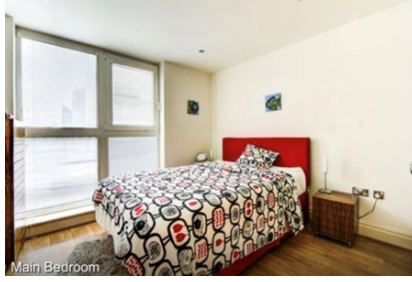

To Let 2 bed flat

Reception Room

- › Two Bedrooms
- › Balcony
- › Wood Flooring
- › Two Bathrooms
- › EPC C

Introducing an Apartment at Regency House, located in the desirable Imperial Wharf area of London. This stunning 2-bedroom, 2-bathroom furnished apartment offers a perfect blend of luxury and comfort for those seeking a new home.

Kitchen

Main Bedroom

Second Bedroom

Bathroom

Shower Room

Entrance Hall

Silverstream House 45 Fitzroy Street, London W1T 6EB

[info@brownrok.com](mailto:info@brownrok.com)

02036336560

---

Introducing an Apartment at Regency House, located in the desirable Imperial Wharf area of London. This stunning 2-bedroom, 2-bathroom furnished apartment offers a perfect blend of luxury and comfort for those seeking a new home.