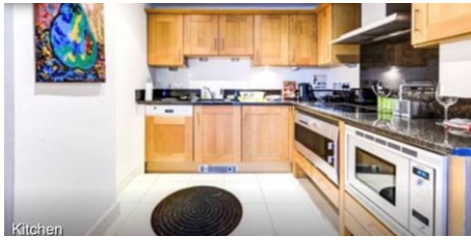

To Let 2 bed flat

Reception Room

- › Two Bedrooms
- › Balcony
- › Wood Flooring
- › Two Bathrooms
- › EPC C

Introducing an Apartment at Regency House, located in the desirable Imperial Wharf area of London. This stunning 2-bedroom, 2-bathroom furnished apartment offers a perfect blend of luxury and comfort for those seeking a new home.

Kitchen

Main Bedroom

Second Bedroom

Bathroom

Shower Room

Entrance Hall

Silverstream House 45 Fitzroy Street, London W1T 6EB

[info@brownrok.com](mailto:info@brownrok.com)

02036336560

---

Introducing an Apartment at Regency House, located in the desirable Imperial Wharf area of London. This stunning 2-bedroom, 2-bathroom furnished apartment offers a perfect blend of luxury and comfort for those seeking a new home.