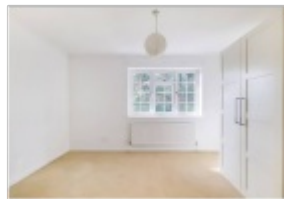

To Let 1 bed flat

- › One Bedroom
- › Moments From Swiss Cottage Underground Station & Finchley Road Underground Station
- › Furnished/Unfurnished
- › Band C

BrownRok are delighted to market this 1 bedroom flat located moments from Swiss Cottage Underground Station and the local amenities of Finchley Road.